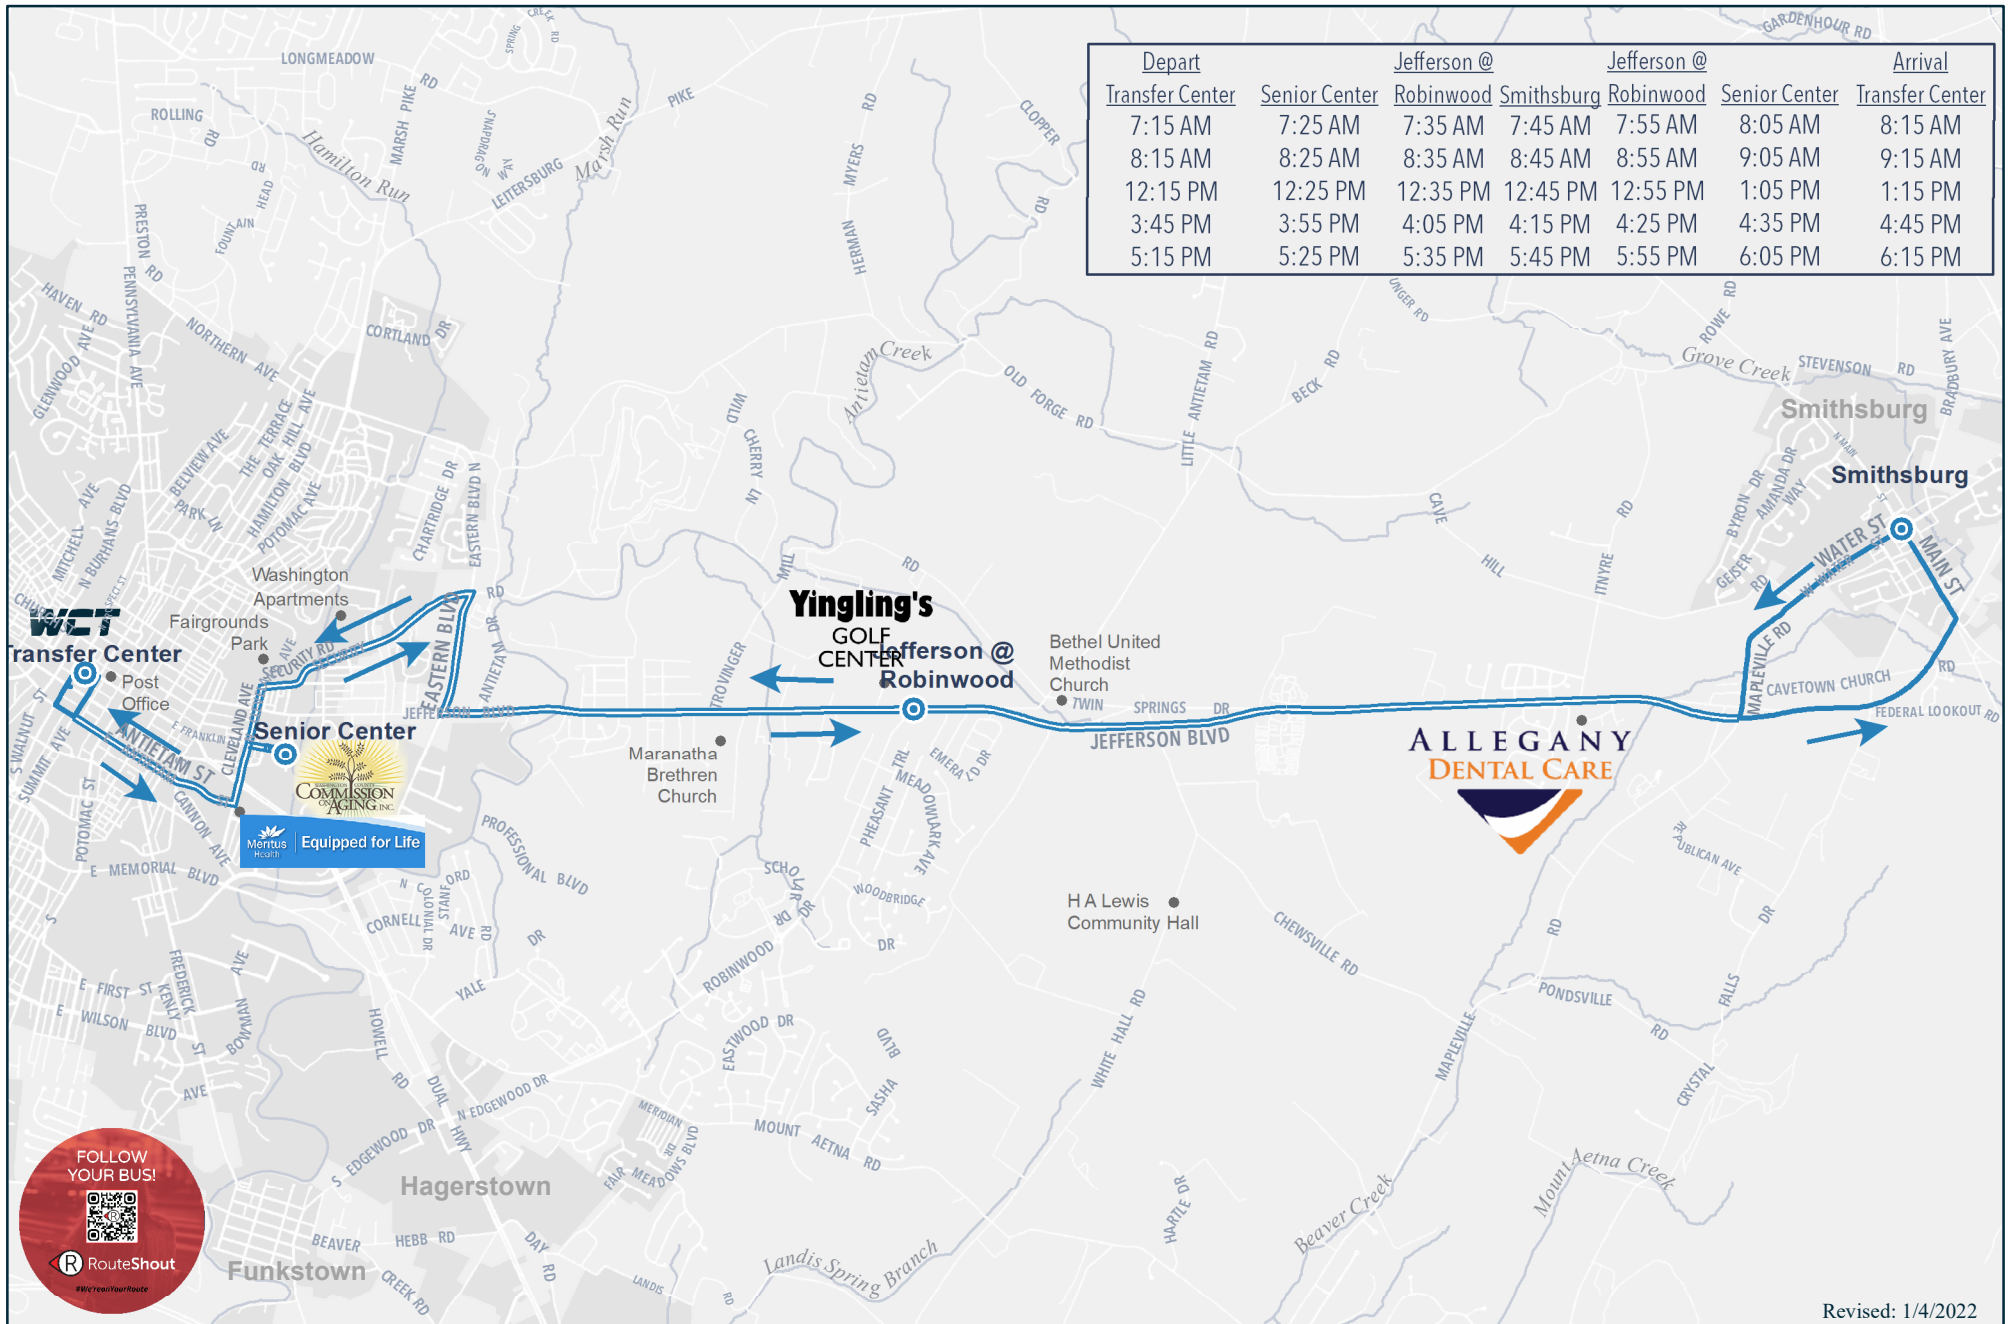

Depart		Jefferson @		Jefferson @		Arrival	
Transfer Center	Senior Center	Robinwood	Smithsburg	Robinwood	Senior Center	Transfer Center	
7:15 AM	7:25 AM	7:35 AM	7:45 AM	7:55 AM	8:05 AM	8:15 AM	
8:15 AM	8:25 AM	8:35 AM	8:45 AM	8:55 AM	9:05 AM	9:15 AM	
12:15 PM	12:25 PM	12:35 PM	12:45 PM	12:55 PM	1:05 PM	1:15 PM	
3:45 PM	3:55 PM	4:05 PM	4:15 PM	4:25 PM	4:35 PM	4:45 PM	
5:15 PM	5:25 PM	5:35 PM	5:45 PM	5:55 PM	6:05 PM	6:15 PM	

FOLLOW YOUR BUS!

RouteShout  
#wcofouroute

Miles 0 0.2 0.4 0.6 0.8 1

Revised: 1/4/2022

## SMITHSBURG - Weekday - ROUTE #222

	<b>Transfer Center</b>
←	Depart Transfer Center turning left onto <b>Franklin Street</b>
←	Turn left onto <b>Walnut Street</b>
←	Turn left onto <b>Antietam Street</b>
←	Turn left onto <b>Cleveland Avenue</b>
→	Turn right onto <b>East Franklin Street</b>
→	Turn right into the <b>Senior Center Parking Lot</b>
←	Turn left onto <b>Willard Street</b>
←	Turn left onto <b>East Franklin Street</b>
→	Turn right onto <b>North Cleveland Avenue</b>
→	Turn right onto <b>Security Road</b>
→	Turn right onto <b>Eastern Blvd.</b>
←	Turn left onto <b>Jefferson Blvd.</b>
←	Turn left onto <b>Main Street</b> to Smithsburg
←	Turn left onto <b>Water Street</b>
↑	Continue as Water Street becomes <b>Mapleville Road</b>
→	Turn right onto <b>Jefferson Blvd.</b>
→	Turn right onto <b>Eastern Blvd.</b>
←	Turn left onto <b>Security Road</b>
←	Turn left onto <b>Cleveland Avenue</b>
	Turn left onto <b>East Franklin Street</b>
→	Turn right into the <b>Senior Center Parking Lot</b>
←	Turn left onto <b>Willard Street</b>
←	Turn left onto <b>East Franklin Street</b>
←	Turn left onto <b>North Cleveland Avenue</b>
→	Turn right onto <b>Antietam Street</b>
→	Turn right onto <b>Summit Avenue</b>
↑	Continue as Summit becomes <b>Jonathan Street</b>
←	Turn left onto <b>Franklin Street</b>
←	Turn left into <b>Transfer Center</b>
	<b>Transfer Center</b>