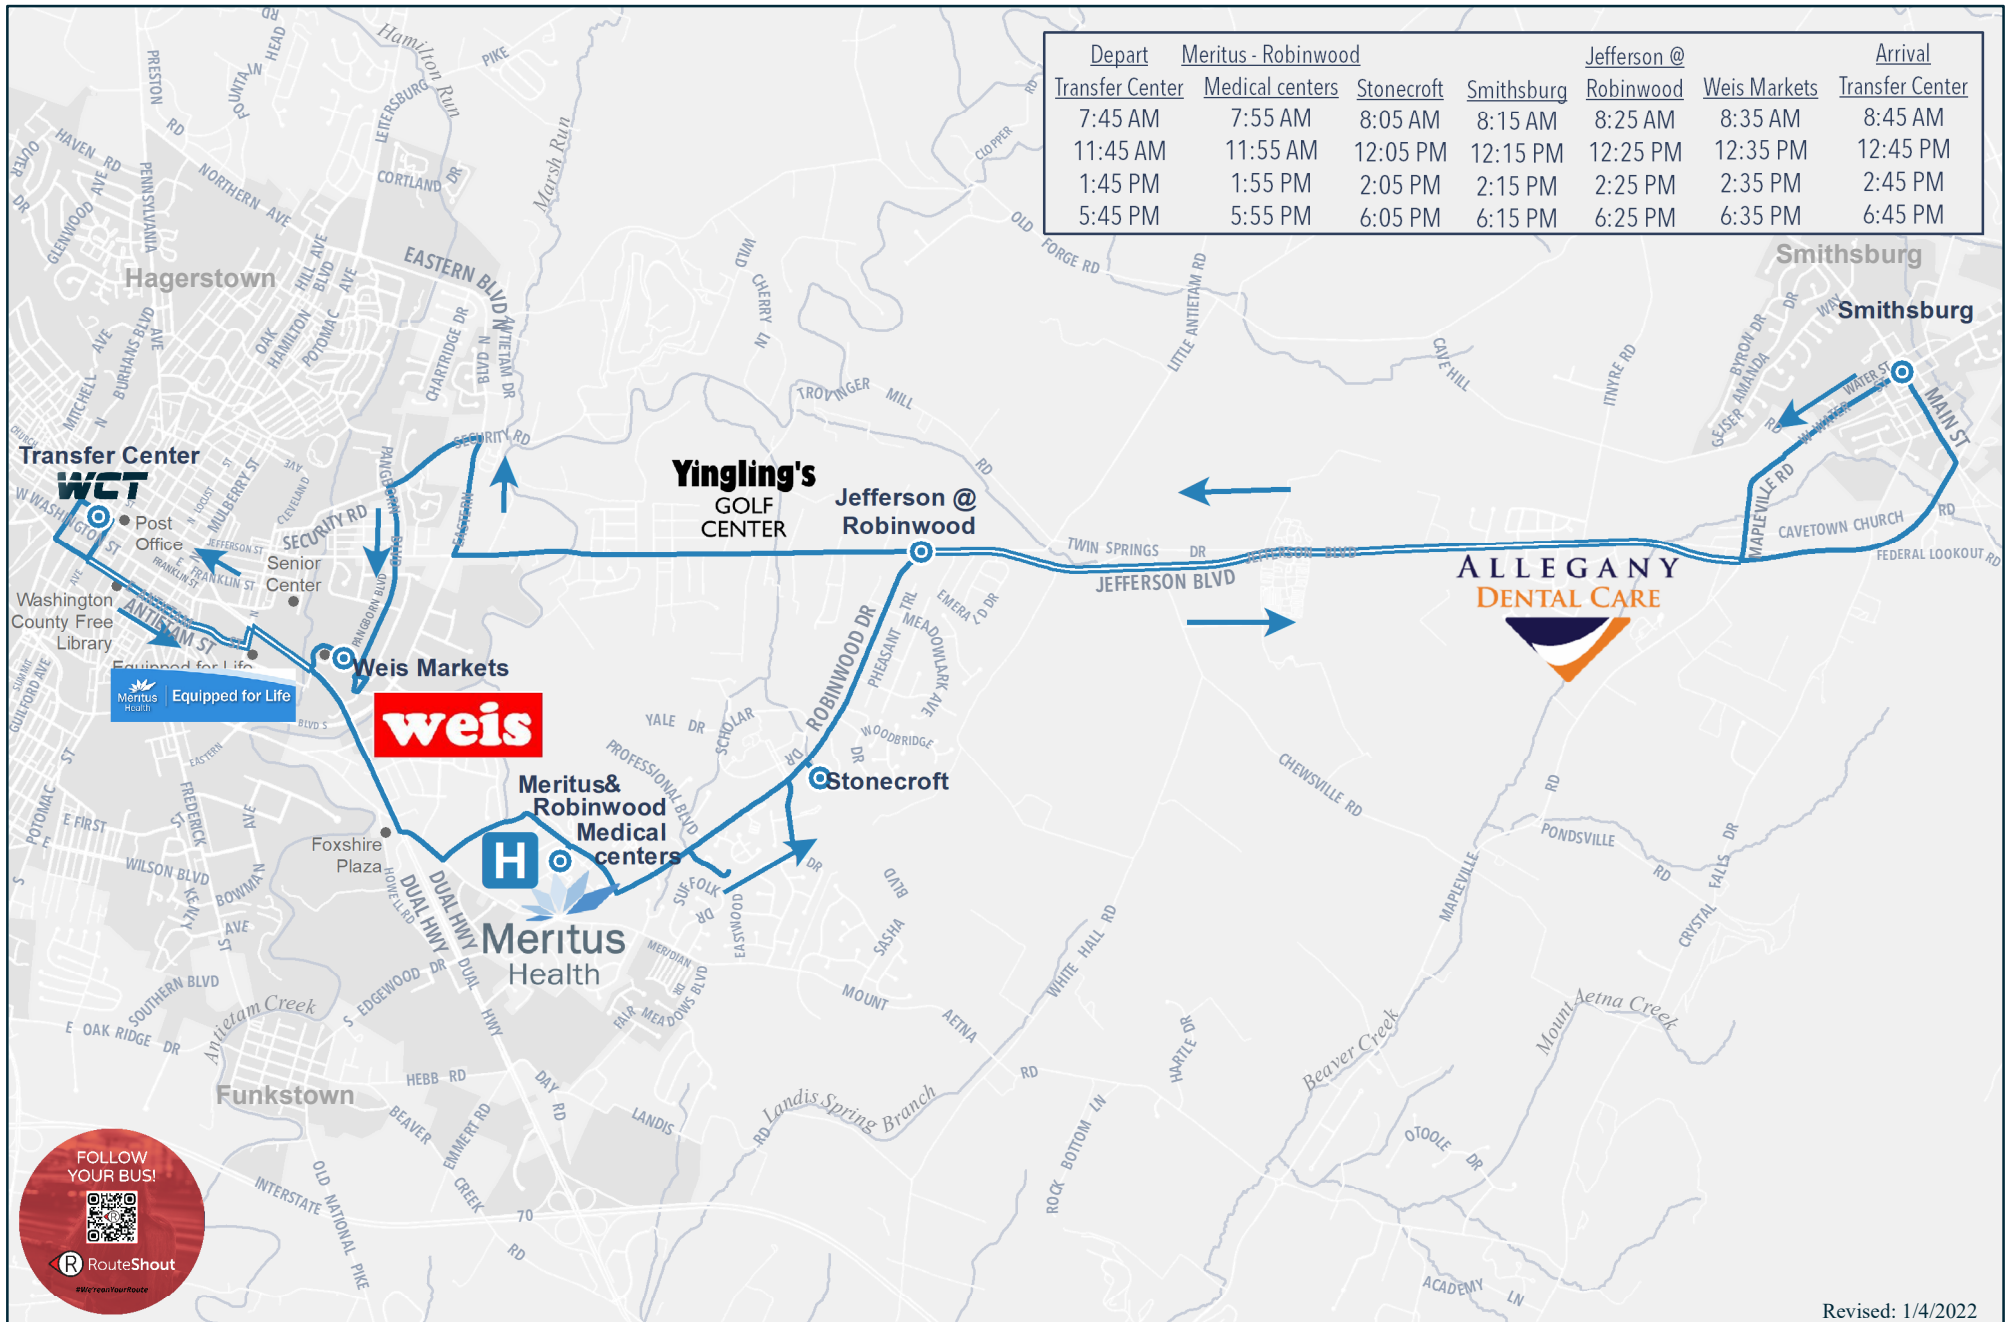

Depart	Meritus - Robinwood			Jefferson @ Robinwood		Weis Markets		Arrival
Transfer Center	Medical centers	Stonecroft	Smithsburg	Robinwood	Weis Markets	Transfer Center		
7:45 AM	7:55 AM	8:05 AM	8:15 AM	8:25 AM	8:35 AM	8:45 AM		
11:45 AM	11:55 AM	12:05 PM	12:15 PM	12:25 PM	12:35 PM	12:45 PM		
1:45 PM	1:55 PM	2:05 PM	2:15 PM	2:25 PM	2:35 PM	2:45 PM		
5:45 PM	5:55 PM	6:05 PM	6:15 PM	6:25 PM	6:35 PM	6:45 PM		

Revised: 1/4/2022

Miles 0 0.2 0.4 0.6 0.8 1