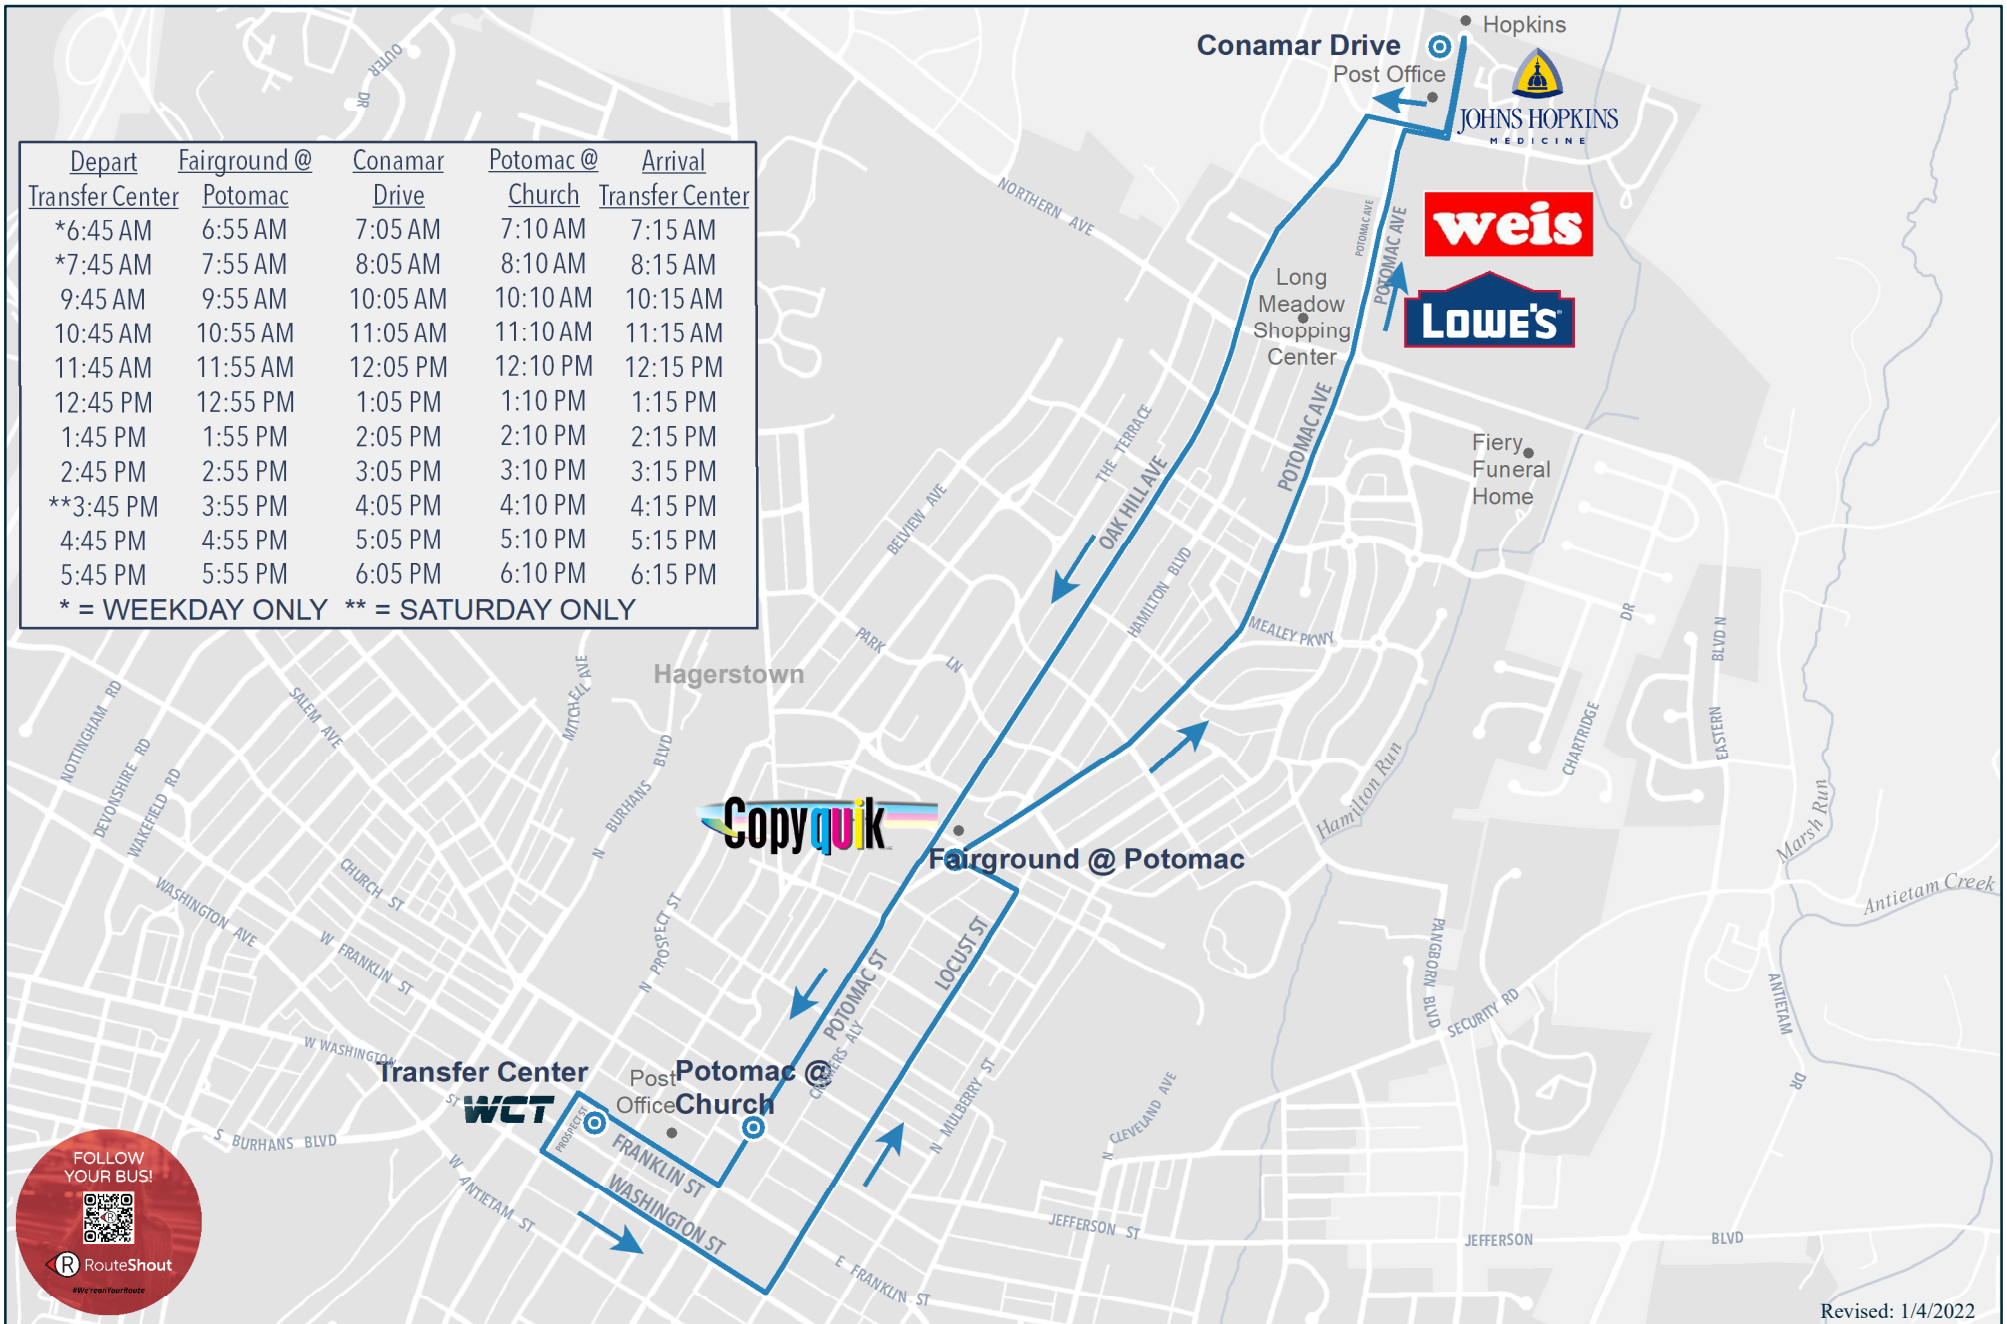

Depart Transfer Center	Fairground @ Potomac	Conamar Drive	Potomac @ Church	Arrival Transfer Center
*6:45 AM	6:55 AM	7:05 AM	7:10 AM	7:15 AM
*7:45 AM	7:55 AM	8:05 AM	8:10 AM	8:15 AM
9:45 AM	9:55 AM	10:05 AM	10:10 AM	10:15 AM
10:45 AM	10:55 AM	11:05 AM	11:10 AM	11:15 AM
11:45 AM	11:55 AM	12:05 PM	12:10 PM	12:15 PM
12:45 PM	12:55 PM	1:05 PM	1:10 PM	1:15 PM
1:45 PM	1:55 PM	2:05 PM	2:10 PM	2:15 PM
2:45 PM	2:55 PM	3:05 PM	3:10 PM	3:15 PM
**3:45 PM	3:55 PM	4:05 PM	4:10 PM	4:15 PM
4:45 PM	4:55 PM	5:05 PM	5:10 PM	5:15 PM
5:45 PM	5:55 PM	6:05 PM	6:10 PM	6:15 PM

\* = WEEKDAY ONLY \*\* = SATURDAY ONLY

Miles 0 0.1 0.2 0.3 0.4 0.5

Revised: 1/4/2022

# LONG MEADOW VIA LOCUST - ROUTE #116

	<b>Transfer Center</b>
←	Depart Transfer Center turning left onto <b>Franklin Street</b>
←	Turn left onto <b>Prospect Street</b>
←	Turn left onto <b>Washington Street</b>
←	Turn left onto <b>Locust Street</b>
←	Turn left onto <b>Fairground Avenue</b>
→	Turn right onto <b>Potomac Avenue</b>
↑	Continue straight as Potomac Avenue becomes <b>Leitersburg Pike</b>
→	Turn right onto <b>Cortland Drive</b>
←	Turn left onto <b>Conamar Drive</b>
↑	Continue through cul-de-sac and back to <b>Conamar Drive</b>
→	Turn right onto <b>Cortland Drive</b>
↑	Continue straight onto <b>Meadow View Drive</b>
←	Turn left onto <b>Oak Hill Avenue</b>
↑	Continue straight as Oak Hill becomes <b>Potomac Street</b>
→	Turn right onto <b>Franklin Street</b>
←	Turn left into <b>Transfer Center</b>
	<b>Transfer Center</b>