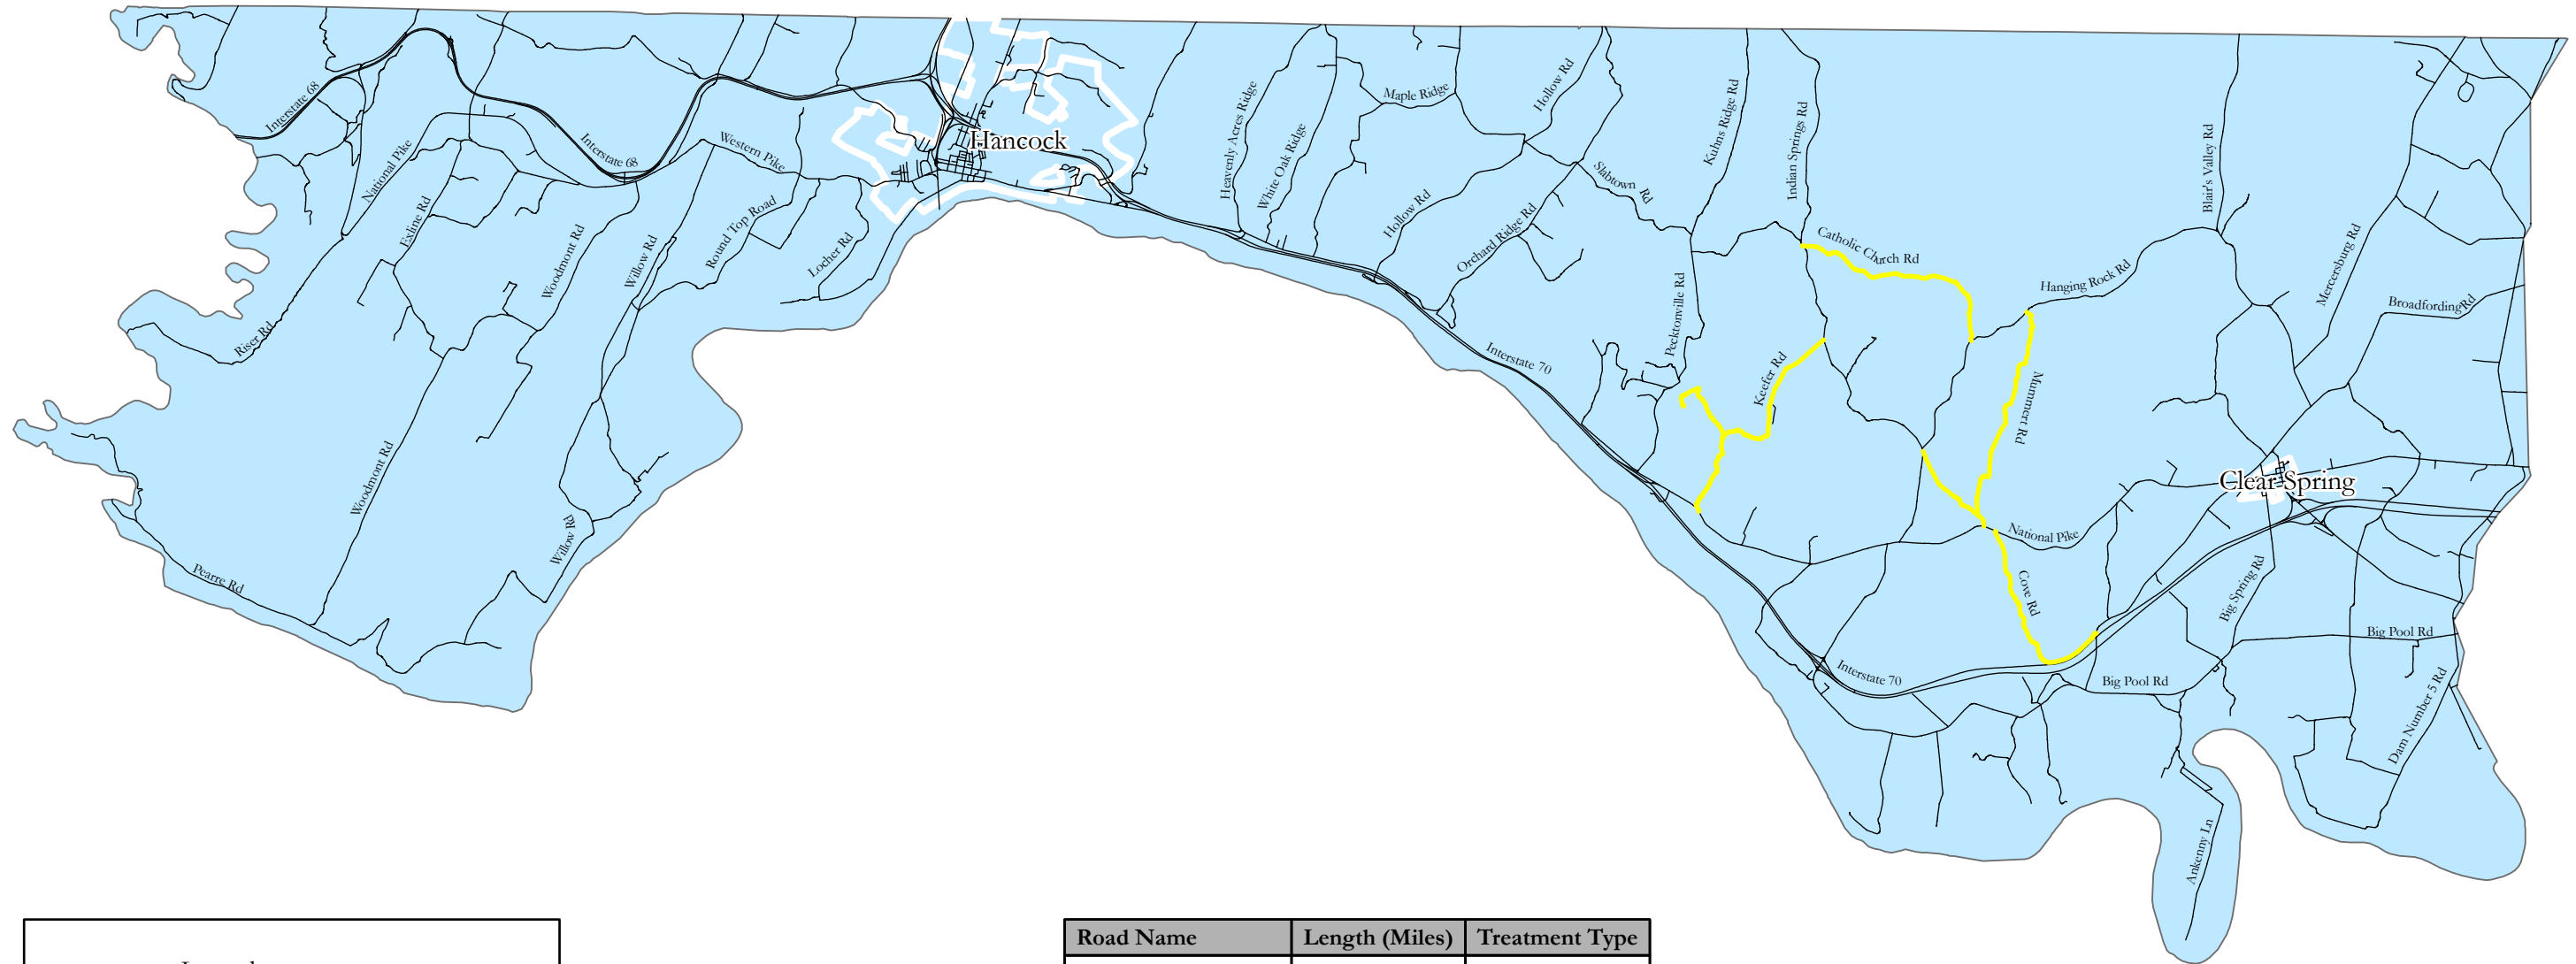

PROPOSED FY 2022 PMP CHIP SEAL: WESTERN SECTION

Road Name	Length (Miles)	Treatment Type
Funkhouser Road	1.02 mi	Double Chip
Mummert Road	2.33 mi	Double Chip
Catholic Church Road	2.36 mi	Double Chip
Keefer Road	1.8 mi	Double Chip
Licking Creek Road	1.56 mi	Double Chip
Cove Road	2.11 mi	Double Chip