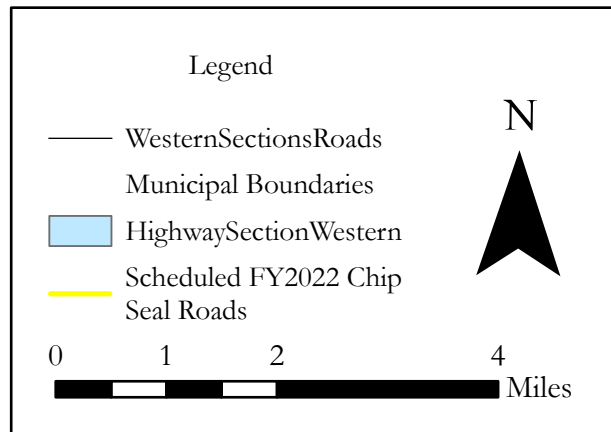

PROPOSED FY 2022 PMP CHIP SEAL: WESTERN SECTION

Road Name	Length (Miles)	Treatment Type
Funkhouser Road	1.02 mi	Double Chip
Mummert Road	2.33 mi	Double Chip
Catholic Church Road	2.36 mi	Double Chip
Keefer Road	1.8 mi	Double Chip
Licking Creek Road	1.56 mi	Double Chip
Cove Road	2.11 mi	Double Chip