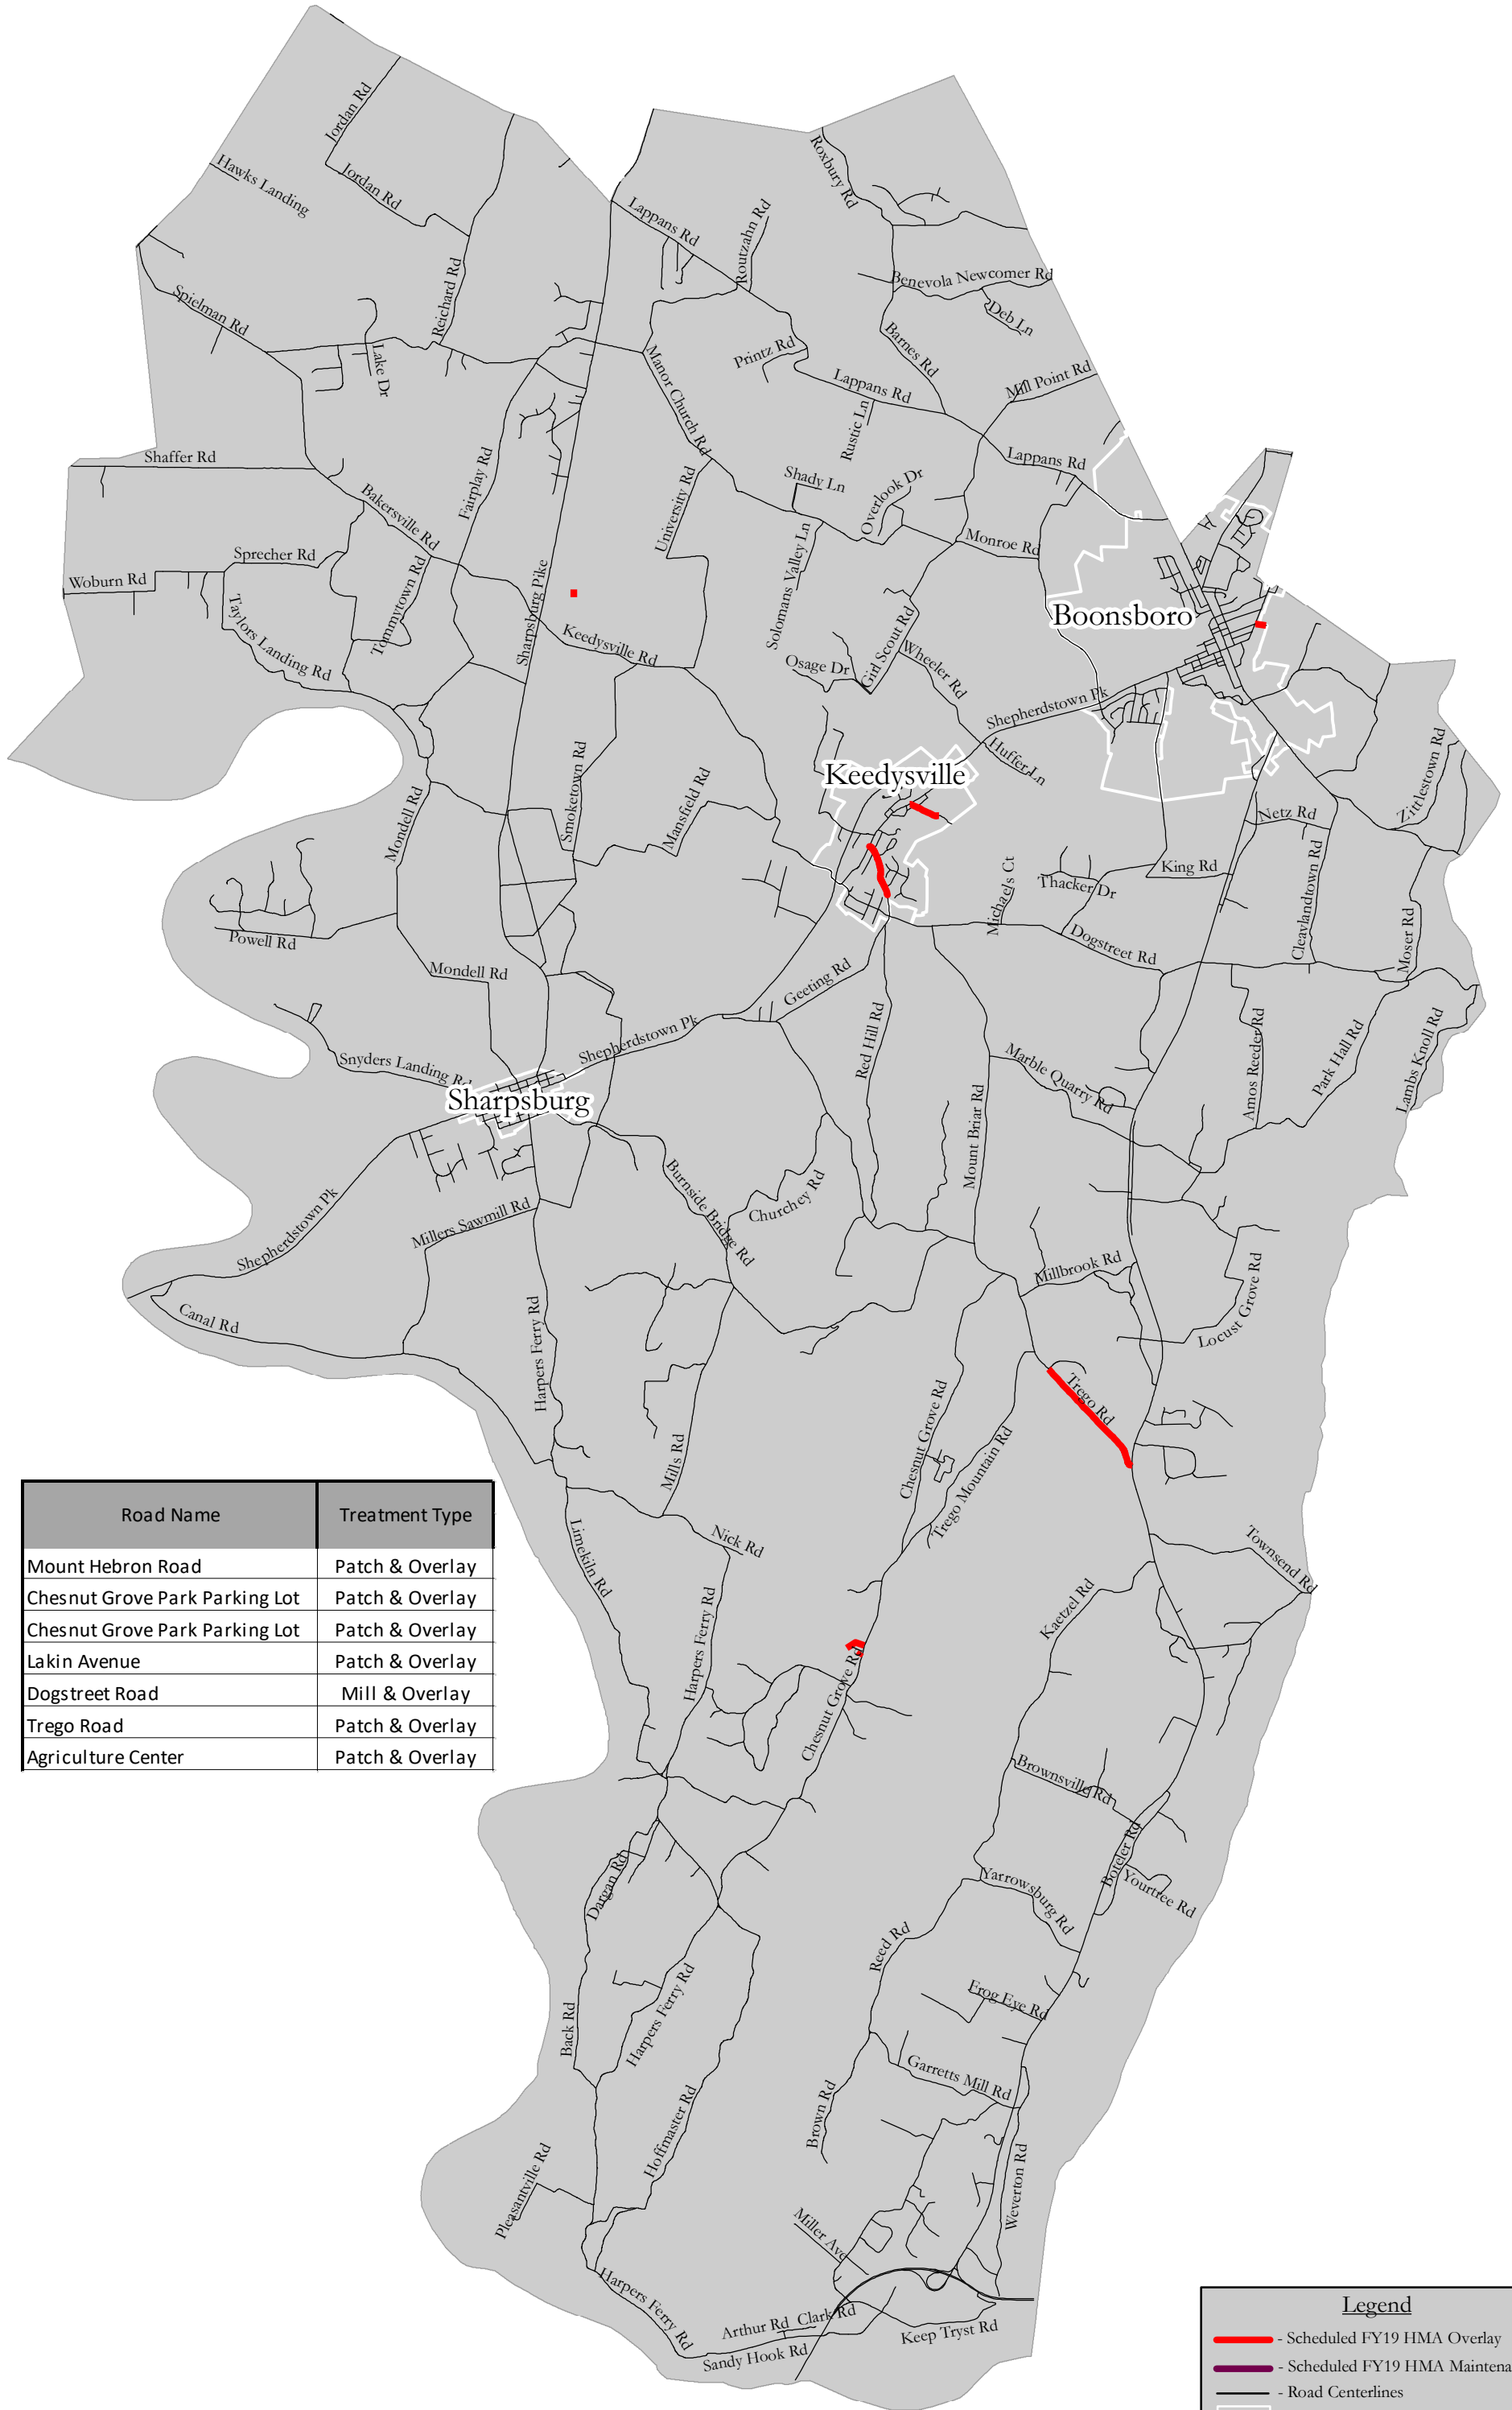

PROPOSED FY2019 HMA: SOUTHERN SECTION

Road Name	Treatment Type
Mount Hebron Road	Patch & Overlay
Chesnut Grove Park Parking Lot	Patch & Overlay
Chesnut Grove Park Parking Lot	Patch & Overlay
Lakin Avenue	Patch & Overlay
Dogstreet Road	Mill & Overlay
Trego Road	Patch & Overlay
Agriculture Center	Patch & Overlay

Legend

- - Scheduled FY19 HMA Overlay
- - Scheduled FY19 HMA Maintenance
- - Road Centerlines
- - Municipal Boundaries

0 0.5 1 1.5 2 Miles