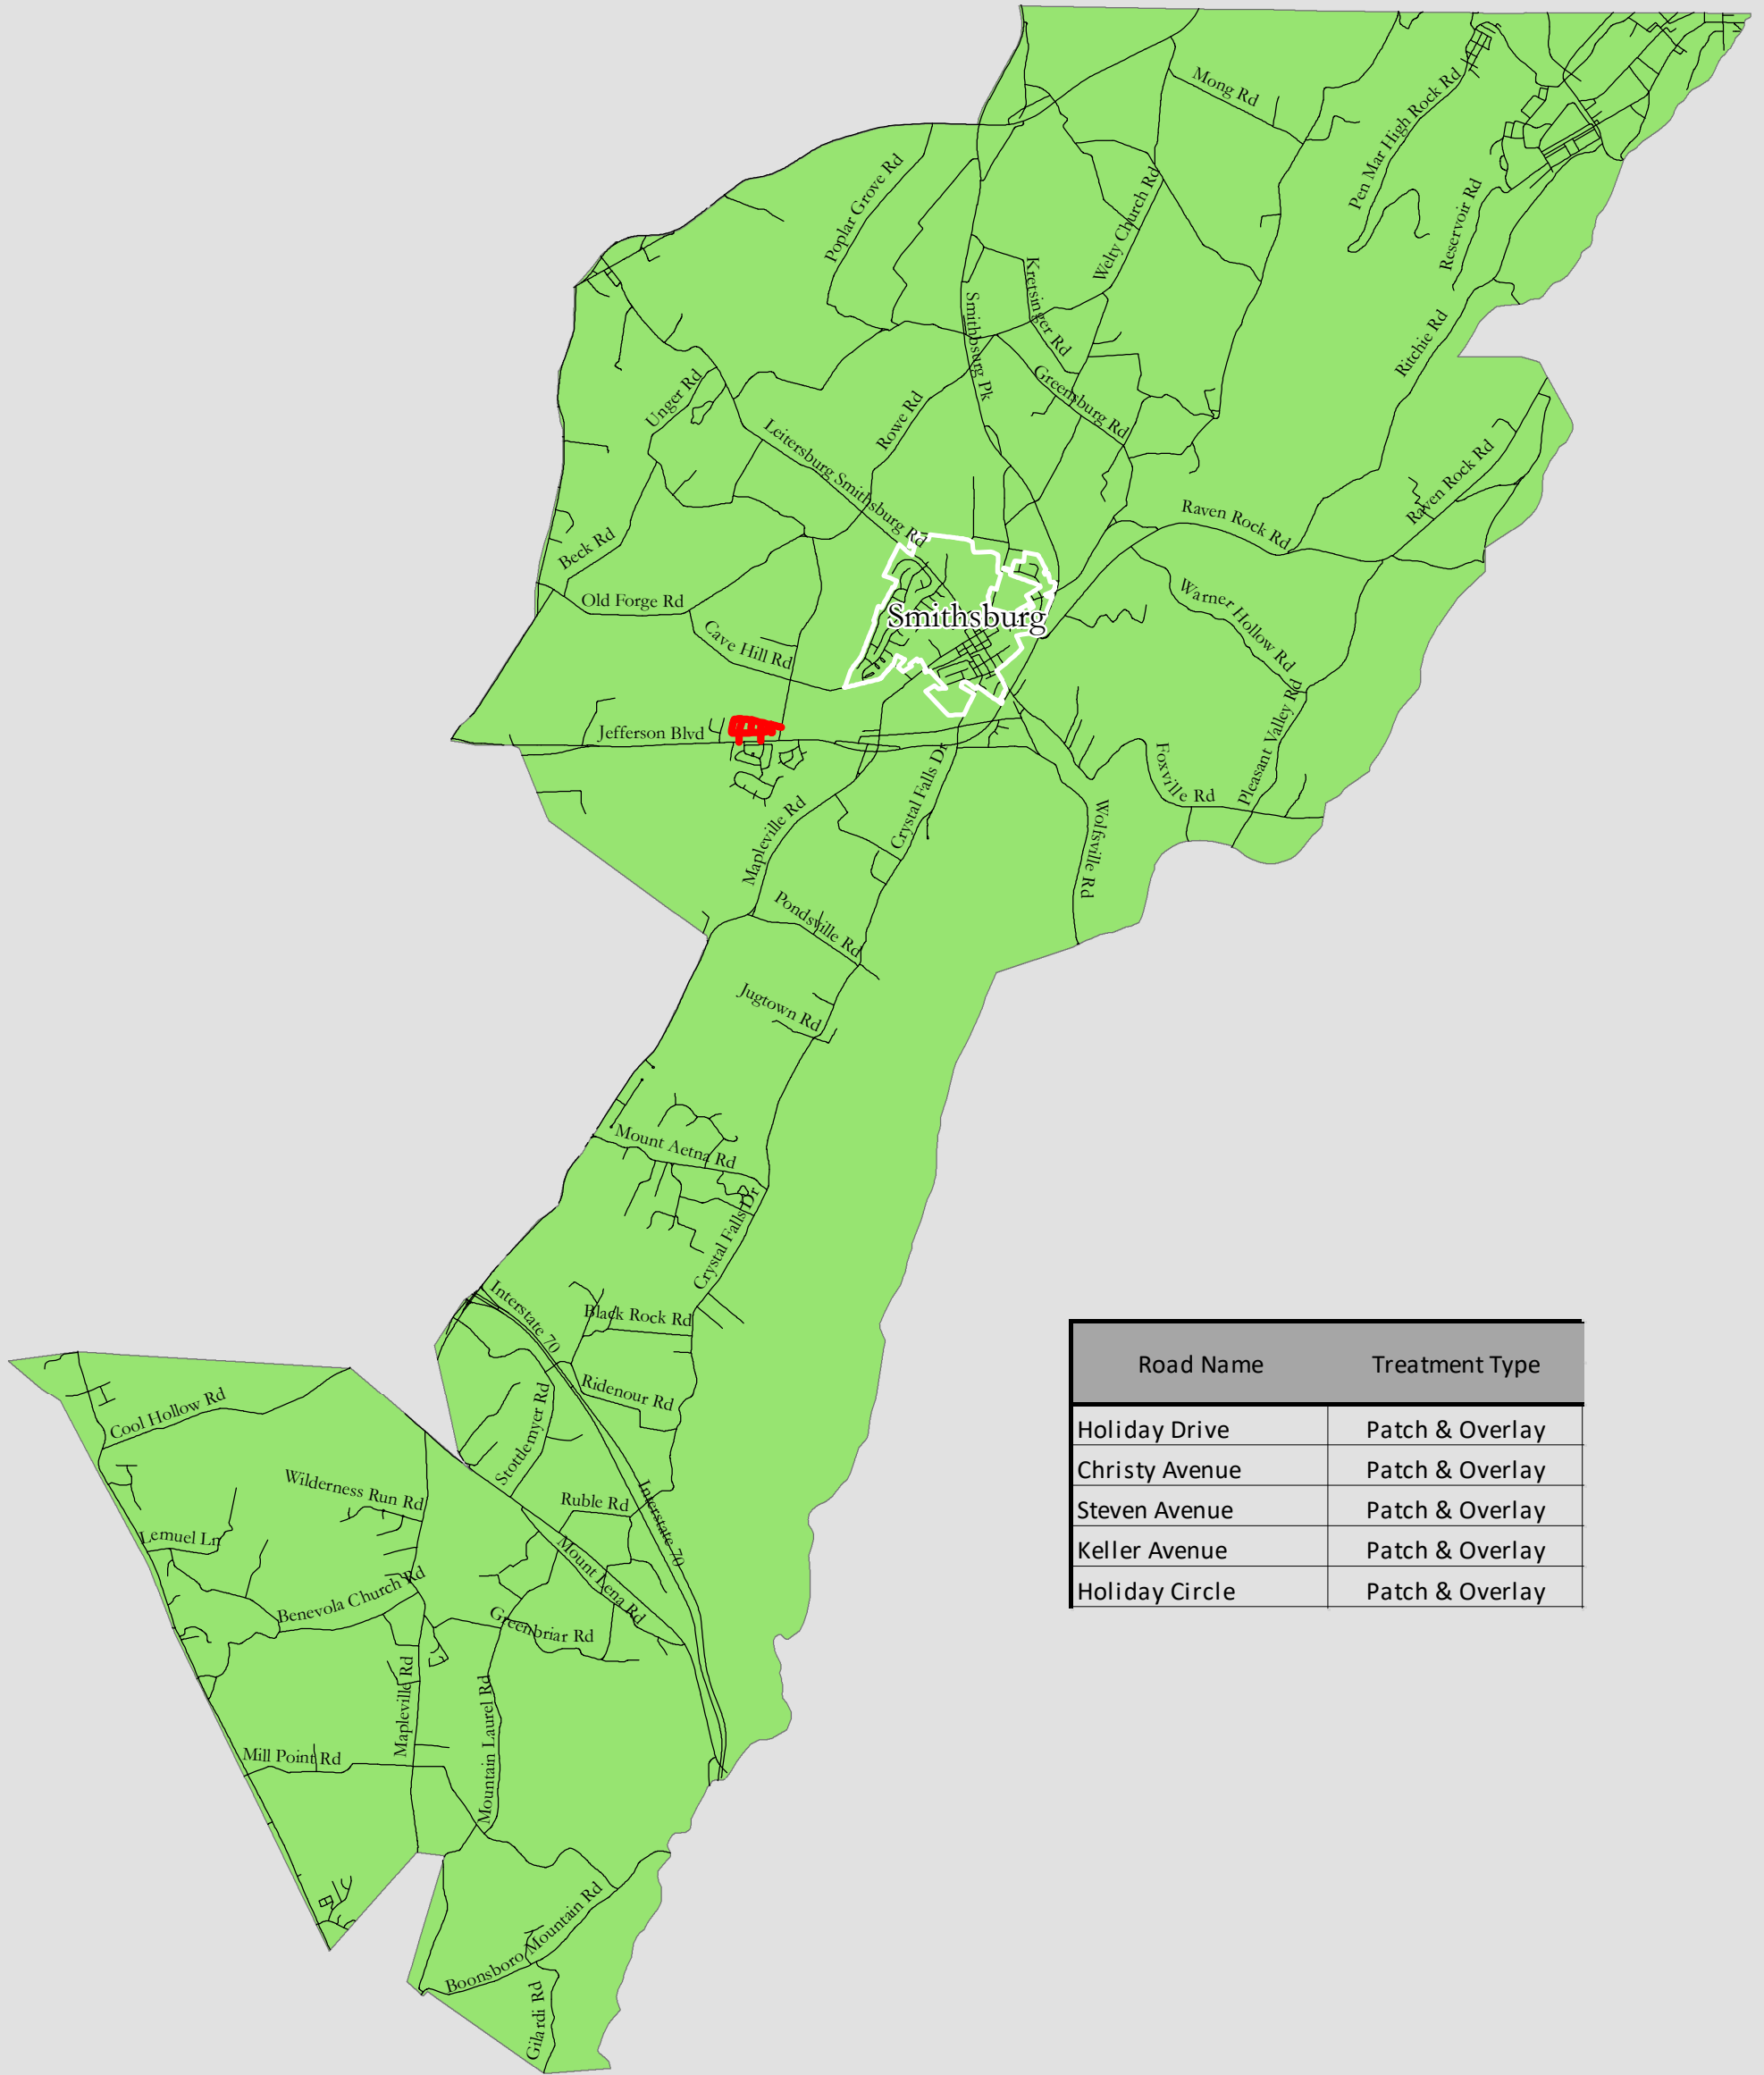

PROPOSED FY2019 PMP HMA: EASTERN SECTION

Road Name	Treatment Type
Holiday Drive	Patch & Overlay
Christy Avenue	Patch & Overlay
Steven Avenue	Patch & Overlay
Keller Avenue	Patch & Overlay
Holiday Circle	Patch & Overlay

Legend

- - Scheduled FY19 HMA Overlay
- - Scheduled FY19 HMA Maintenance
- Road Centerlines
- Municipal Boundaries