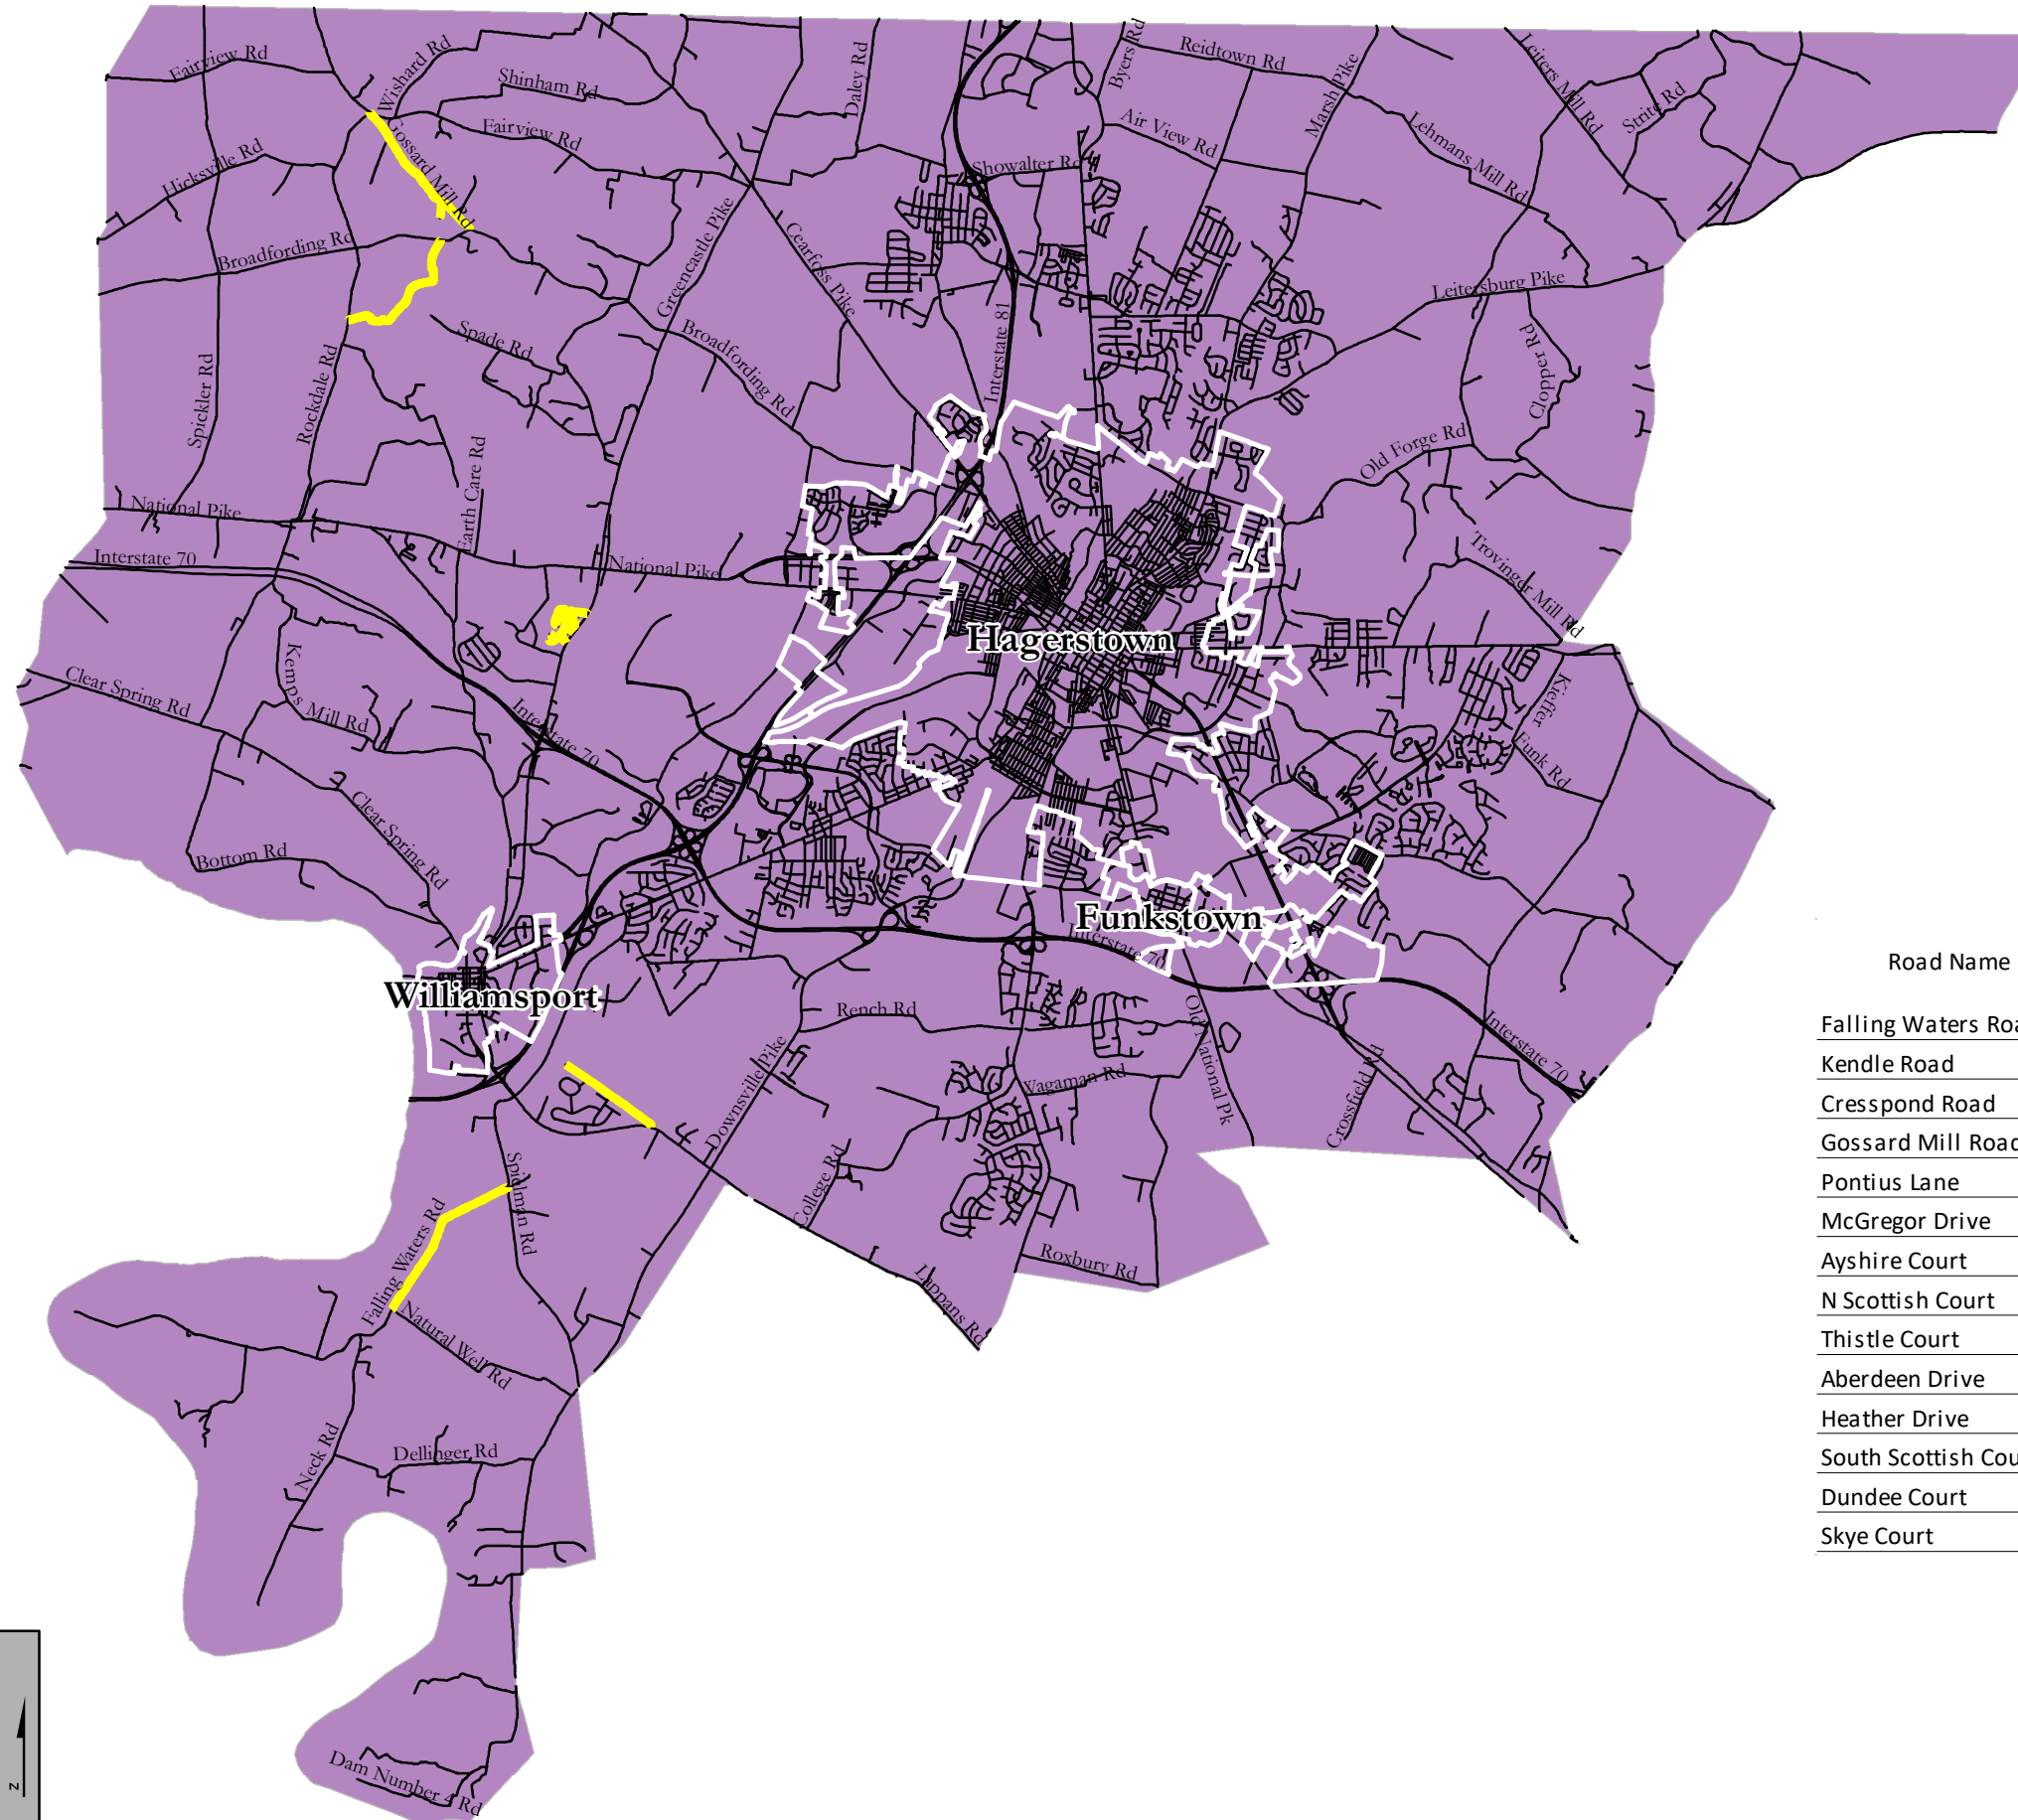

# PROPOSED FY2019 PMP CHIP SEAL: CENTRAL SECTION

Road Name	Treatment Type
Falling Waters Road	Double Chip Seal
Kendle Road	Double Chip Seal
Cresspond Road	Double Chip Seal
Gossard Mill Road	Double Chip Seal
Pontius Lane	Double Chip Seal
McGregor Drive	Double Chip Seal
Ayshire Court	Double Chip Seal
N Scottish Court	Double Chip Seal
Thistle Court	Double Chip Seal
Aberdeen Drive	Double Chip Seal
Heather Drive	Double Chip Seal
South Scottish Court	Double Chip Seal
Dundee Court	Double Chip Seal
Skye Court	Double Chip Seal

## Legend

- - Scheduled FY19 Chip Seal Roads
- Road Centerlines
- Municipal Boundaries