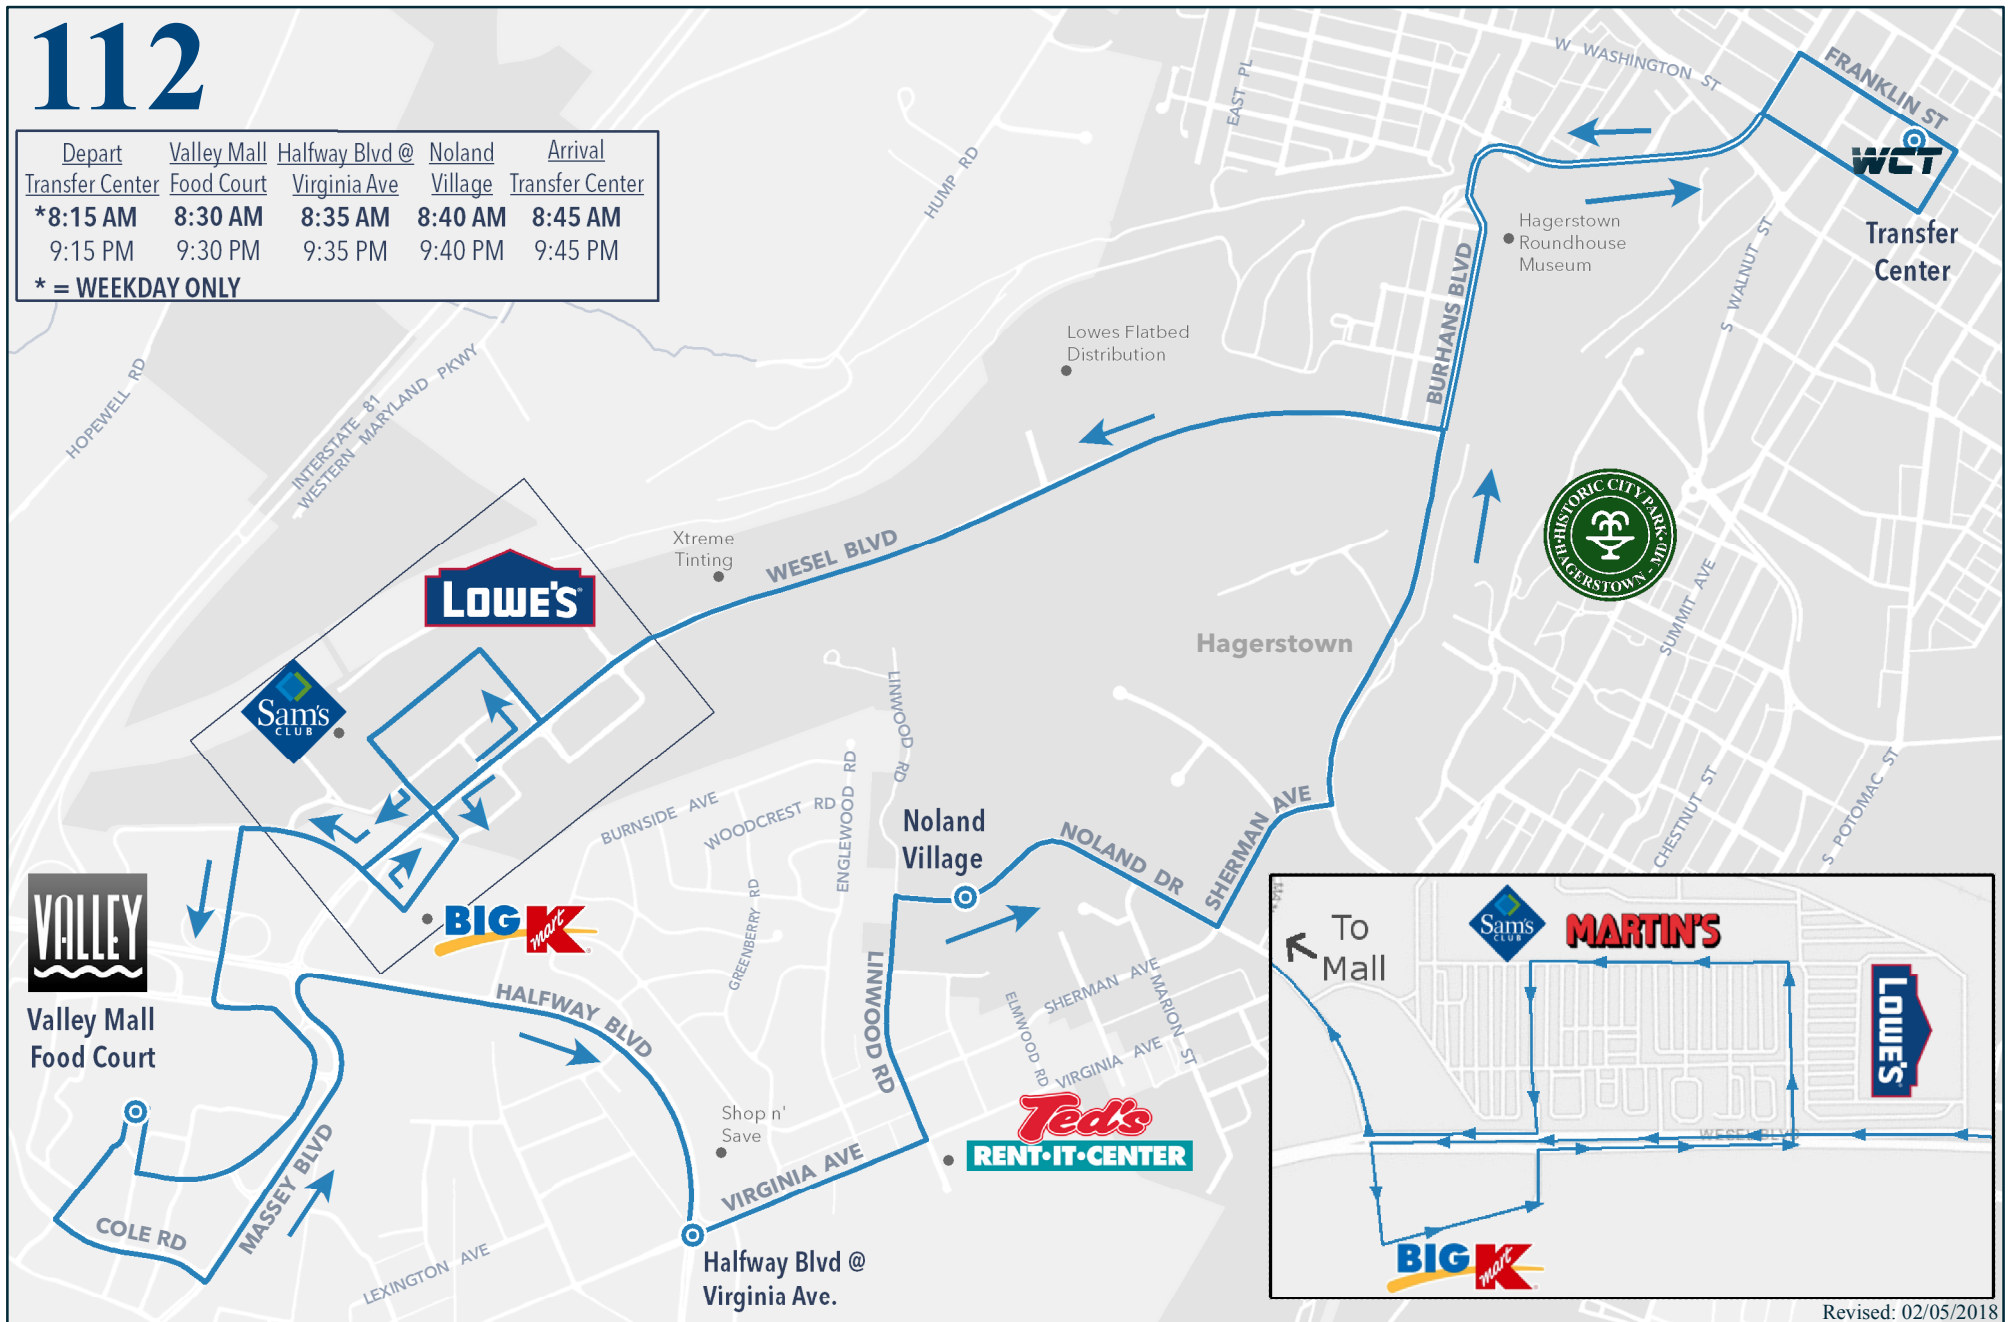

112

Depart	Valley Mall	Halfway Blvd @	Noland	Arrival
Transfer Center	Food Court	Virginia Ave	Village	Transfer Center
*8:15 AM	8:30 AM	8:35 AM	8:40 AM	8:45 AM
9:15 PM	9:30 PM	9:35 PM	9:40 PM	9:45 PM
* = WEEKDAY ONLY				

Miles 0 0.1 0.2 0.3 0.4 0.5

Revised: 02/05/2018

www.washco-md.net/transit

VALLEY MALL EXPRESS via Wesel - ROUTE #112

	Transfer Center
←	Depart Transfer Center turning left onto Franklin Street
←	Turn left onto Burhans Blvd.
←	Continue South on Burhans Blvd. turning left at Elgin Blvd.
→	Turn right onto Wesel Blvd.
←	Turn left into Main entrance of Valley Plaza (Kmart)
←	Exit Valley Plaza turning left onto Heister Street
→	Turn right onto Wesel Blvd.
←	Turn left into Valley Park Commons (Lowes)
←	Exit Valley Park Commons at SAMs turning left
→	Turn right at Wesel Blvd.
→	Turn right onto Railway Lane
←	Turn left onto Underpass Way
←	Turn left onto Valley Mall Road
↑	Follow Valley Mall Road to Food Court
←	Exit Valley Mall turning left onto Cole Road
←	Turn left onto Massey Blvd.
→	Turn right onto Halfway Blvd.
←	Turn left onto Virginia Avenue
←	Turn left onto Linwood Avenue
→	Turn right onto Noland Drive
←	Turn left onto Sherman Avenue
←	Turn left onto Burhans Blvd.
→	Continue North on Burhans Blvd. by turning right at Elgin Blvd.
→	Turn right onto Washington Street
←	Turn left onto Jonathan Street
←	Turn left onto Franklin Street
←	Turn left into Transfer Center
	Transfer Center