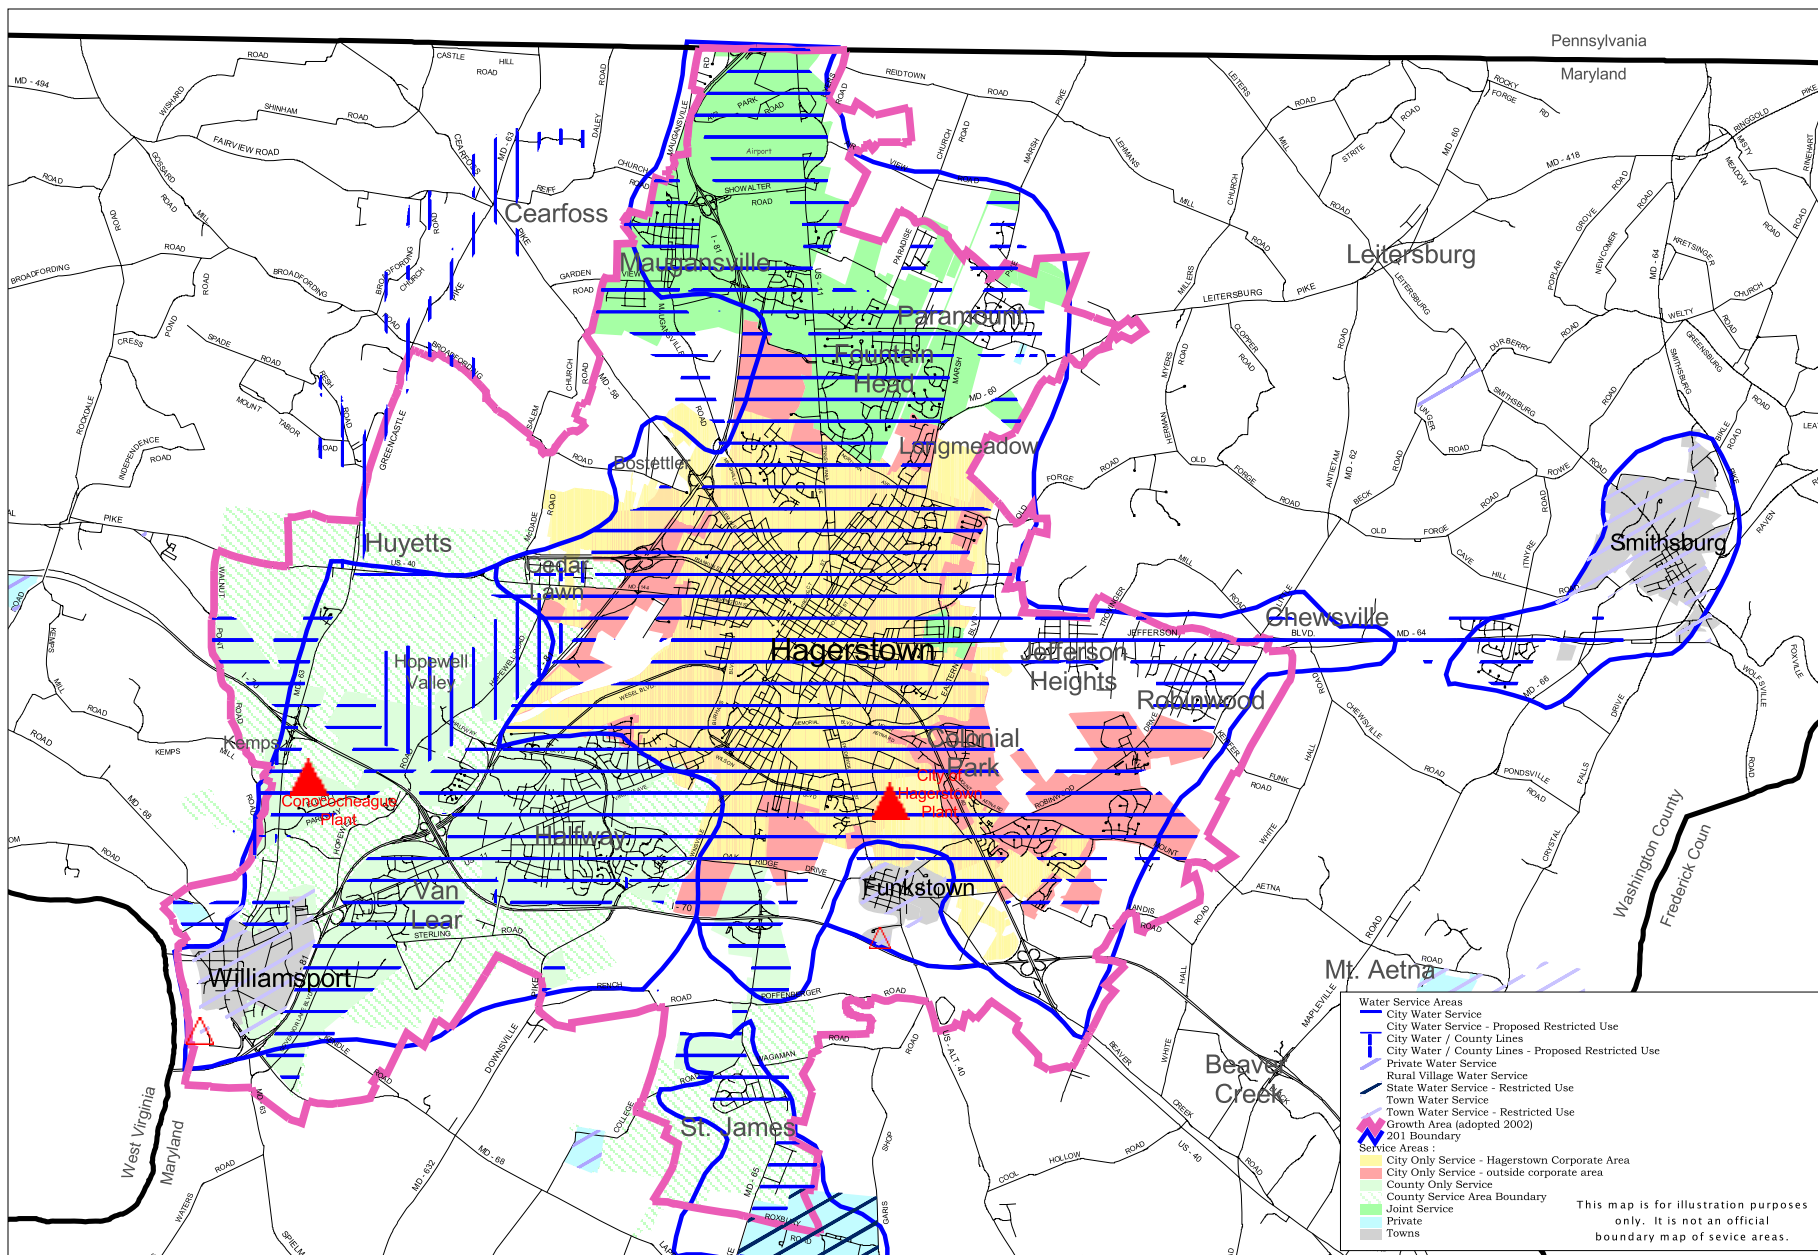

Sewer Service Boundaries in the Washington County / Greater Hagerstown Area

Prepared by the Washington County
Planning Department GIS 7-28-2003
p:\infra\sewer\central.apr

COPYRIGHT - 2002 by the
Board of Commissioners for
Washington County Maryland
ALL RIGHTS RESERVED

0 1 2 3 4 Miles

This map is protected by COPYRIGHT. It may not be copied
or reproduced in any form including electronic means such as:
digitizing, scanning, vectorizing, or image processing, or by any
system now known or to be invented without permission in
writing from the Board of Commissioners of Washington County, MD.