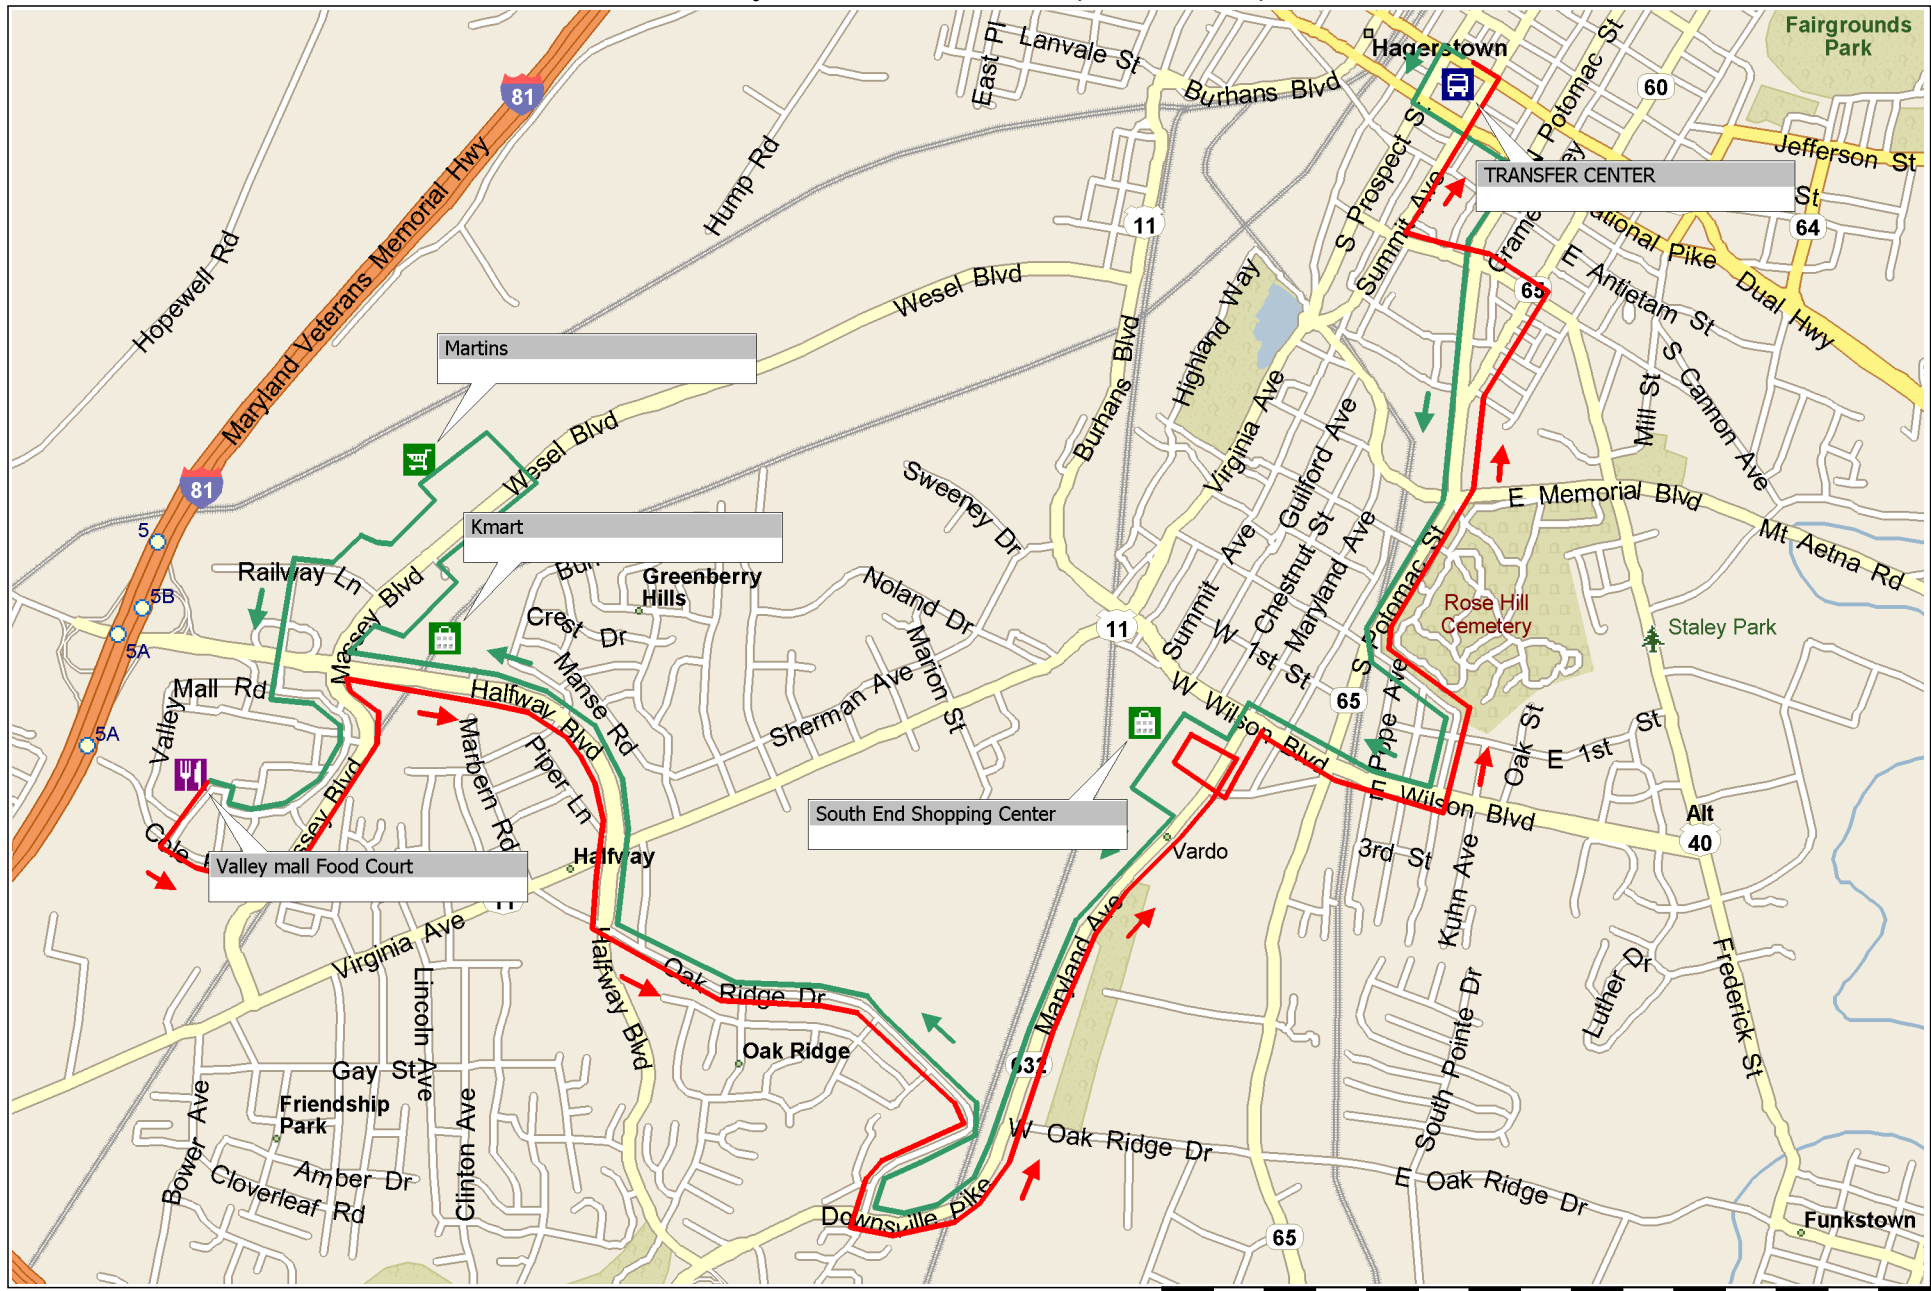

# Valley Mall Via Rosehill (Route 111)

Copyright © and (P) 1988–2008 Microsoft Corporation and/or its suppliers. All rights reserved. <http://www.microsoft.com/streets/>  
 Certain mapping and direction data © 2008 NAVTEQ. All rights reserved. The Data for areas of Canada includes information taken with permission from Canadian authorities, including: © Her Majesty the Queen in Right of Canada, © Queen's Printer for Ontario. NAVTEQ and NAVTEQ ON BOARD are trademarks of NAVTEQ. © 2008 Tele Atlas North America, Inc. All rights reserved. Tele Atlas and Tele Atlas North America are trademarks of Tele Atlas, Inc. © 2008 by Applied Geographic Systems. All rights reserved.

## VALLEY MALL Via Rosehill

<b>Depart</b>						<b>Arrive</b>
<u>Transfer</u> <u>Center</u>	<u>South End</u> <u>S.C.</u>	<u>Halfway &amp;</u> <u>Virginia</u>	<u>Valley Mall</u> <u>Food Court</u>	<u>Halfway &amp;</u> <u>Virginia</u>	<u>South</u> <u>End S.C.</u>	<u>Transfer</u> <u>Center</u>
8:45 AM	8:55	9:00	9:15	9:20	9:30	9:42 AM
9:45 AM	9:55	10:00	10:15	10:20	10:30	10:42 AM
10:45 AM	10:55	11:00	11:15	11:20	11:30	11:42 AM
11:45 AM	11:55	12:00	12:15	12:20	12:30	12:42 PM
12:45 PM	12:55	1:00	1:15	1:20	1:30	1:42 PM
1:45 PM	1:55	2:00	2:15	2:20	2:30	2:42 PM
2:45 PM	2:55	3:00	3:15	3:20	3:30	3:42 PM
3:45 PM	3:55	4:00	4:15	4:20	4:30	4:42 PM
4:45 PM	4:55	5:00	5:15	5:20	5:30	5:42 PM