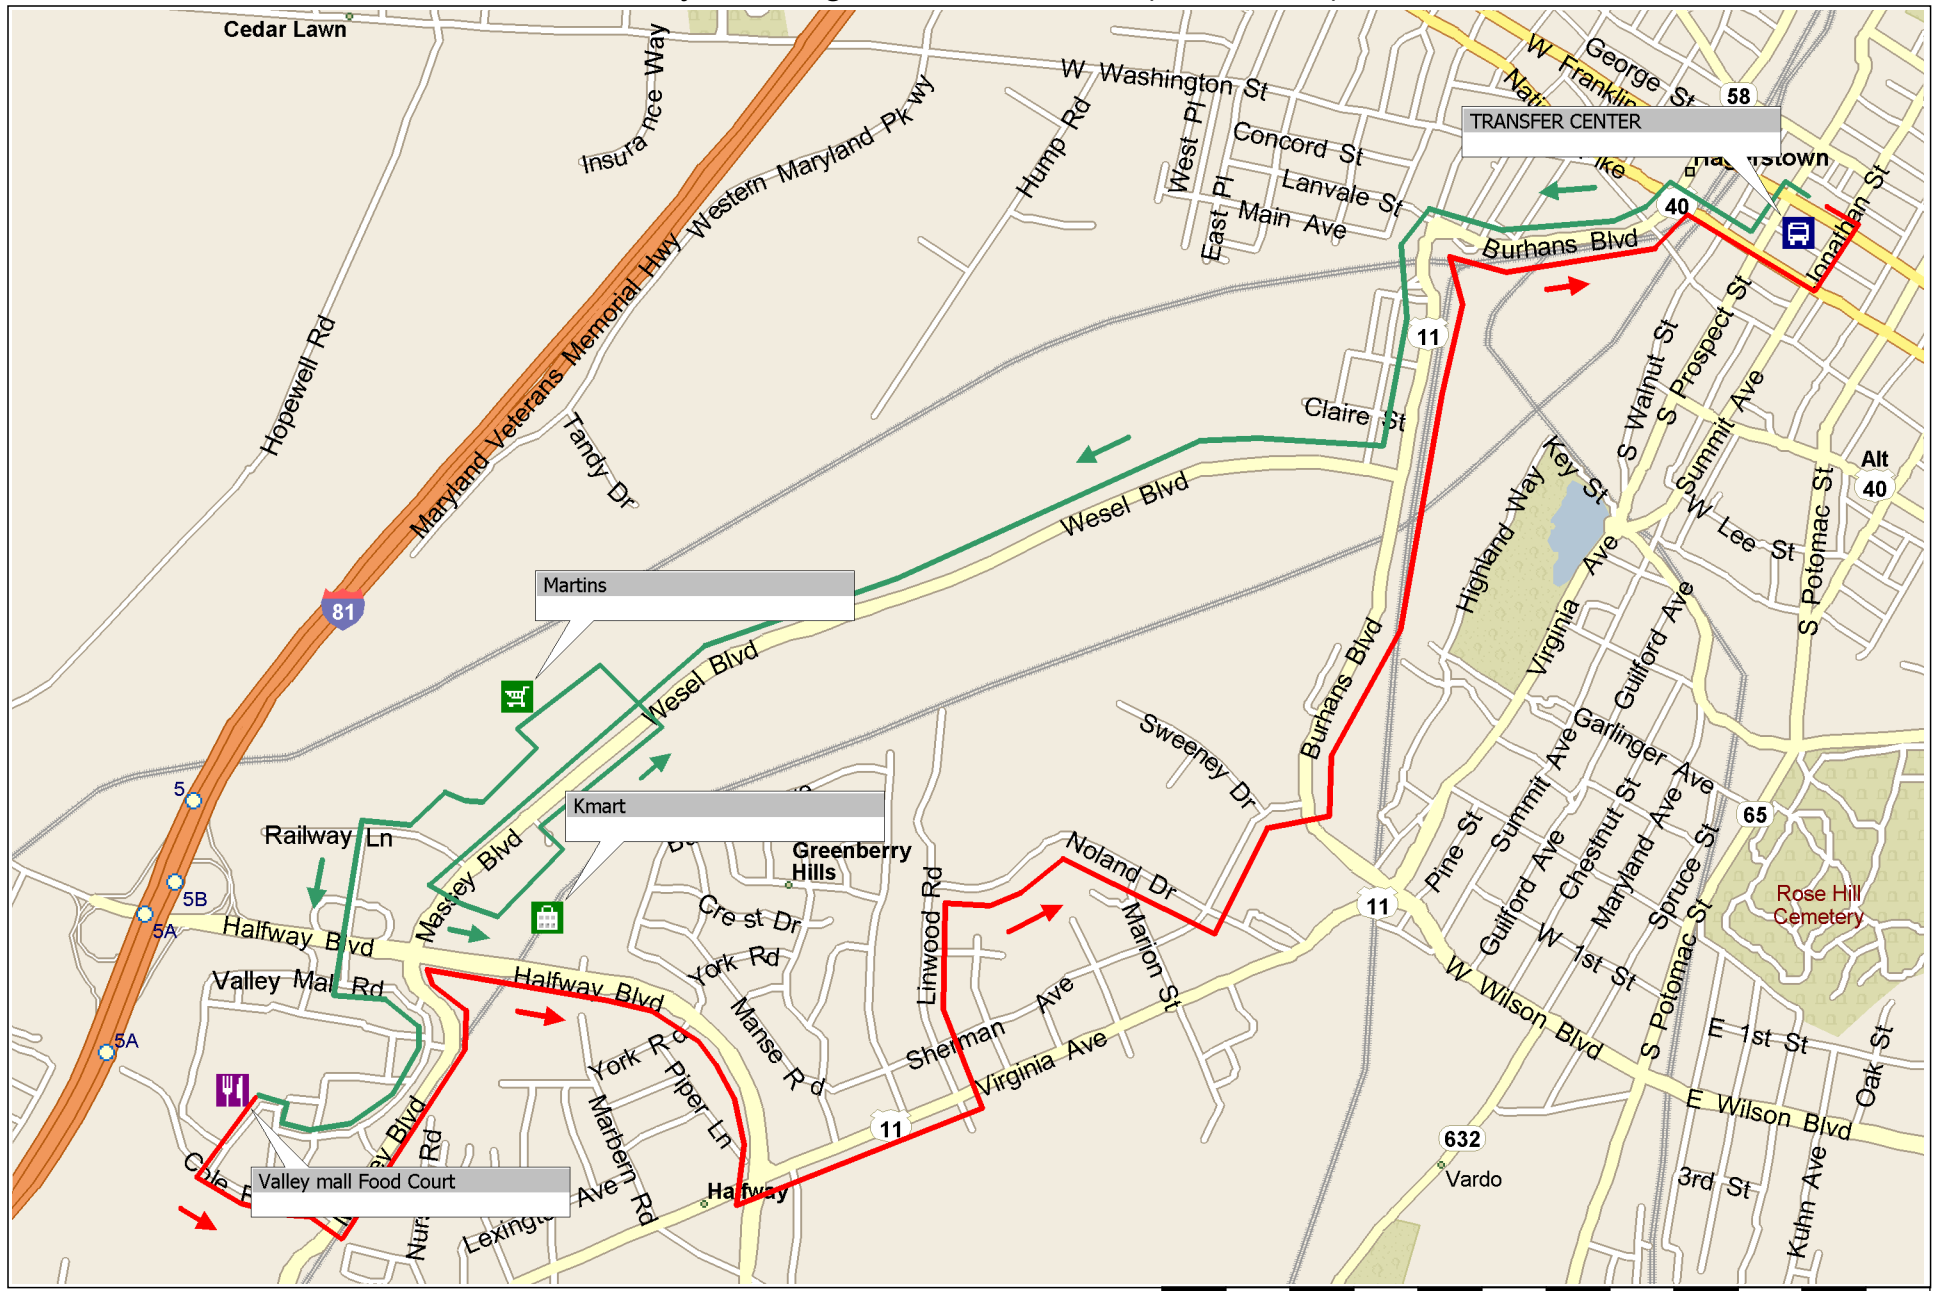

# Valley Mall Night Run (Route 113)

# Valley Mall Night Run via Wesel (Route 115)

Copyright © and (P) 1988–2008 Microsoft Corporation and/or its suppliers. All rights reserved. <http://www.microsoft.com/streets/>  
 Certain mapping and direction data © 2008 NAVTEQ. All rights reserved. The Data for areas of Canada includes information taken with permission from Canadian authorities, including: © Her Majesty the Queen in Right of Canada, © Queen's Printer for Ontario. NAVTEQ and NAVTEQ ON BOARD are trademarks of NAVTEQ. © 2008 Tele Atlas North America, Inc. All rights reserved. Tele Atlas and Tele Atlas North America are trademarks of Tele Atlas, Inc. © 2008 by Applied Geographic Systems. All rights reserved.

### Depart

### Arrive

<u>Transfer Center</u>	<u>Noland Village</u>	<u>Halfway &amp; Virginia</u>	<u>Valley Mall Food Court</u>	<u>Halfway &amp; Virginia</u>	<u>Noland Village</u>	<u>Transfer Center</u>
6:15 PM	6:20	6:25	6:35	6:40	6:45	6:52 PM
7:45 PM	7:50	7:55	8:05	8:10	8:15	8:22 PM
9:15 PM	-- Via Wesel Blvd.--		9:30	9:35	9:40	9:45 PM