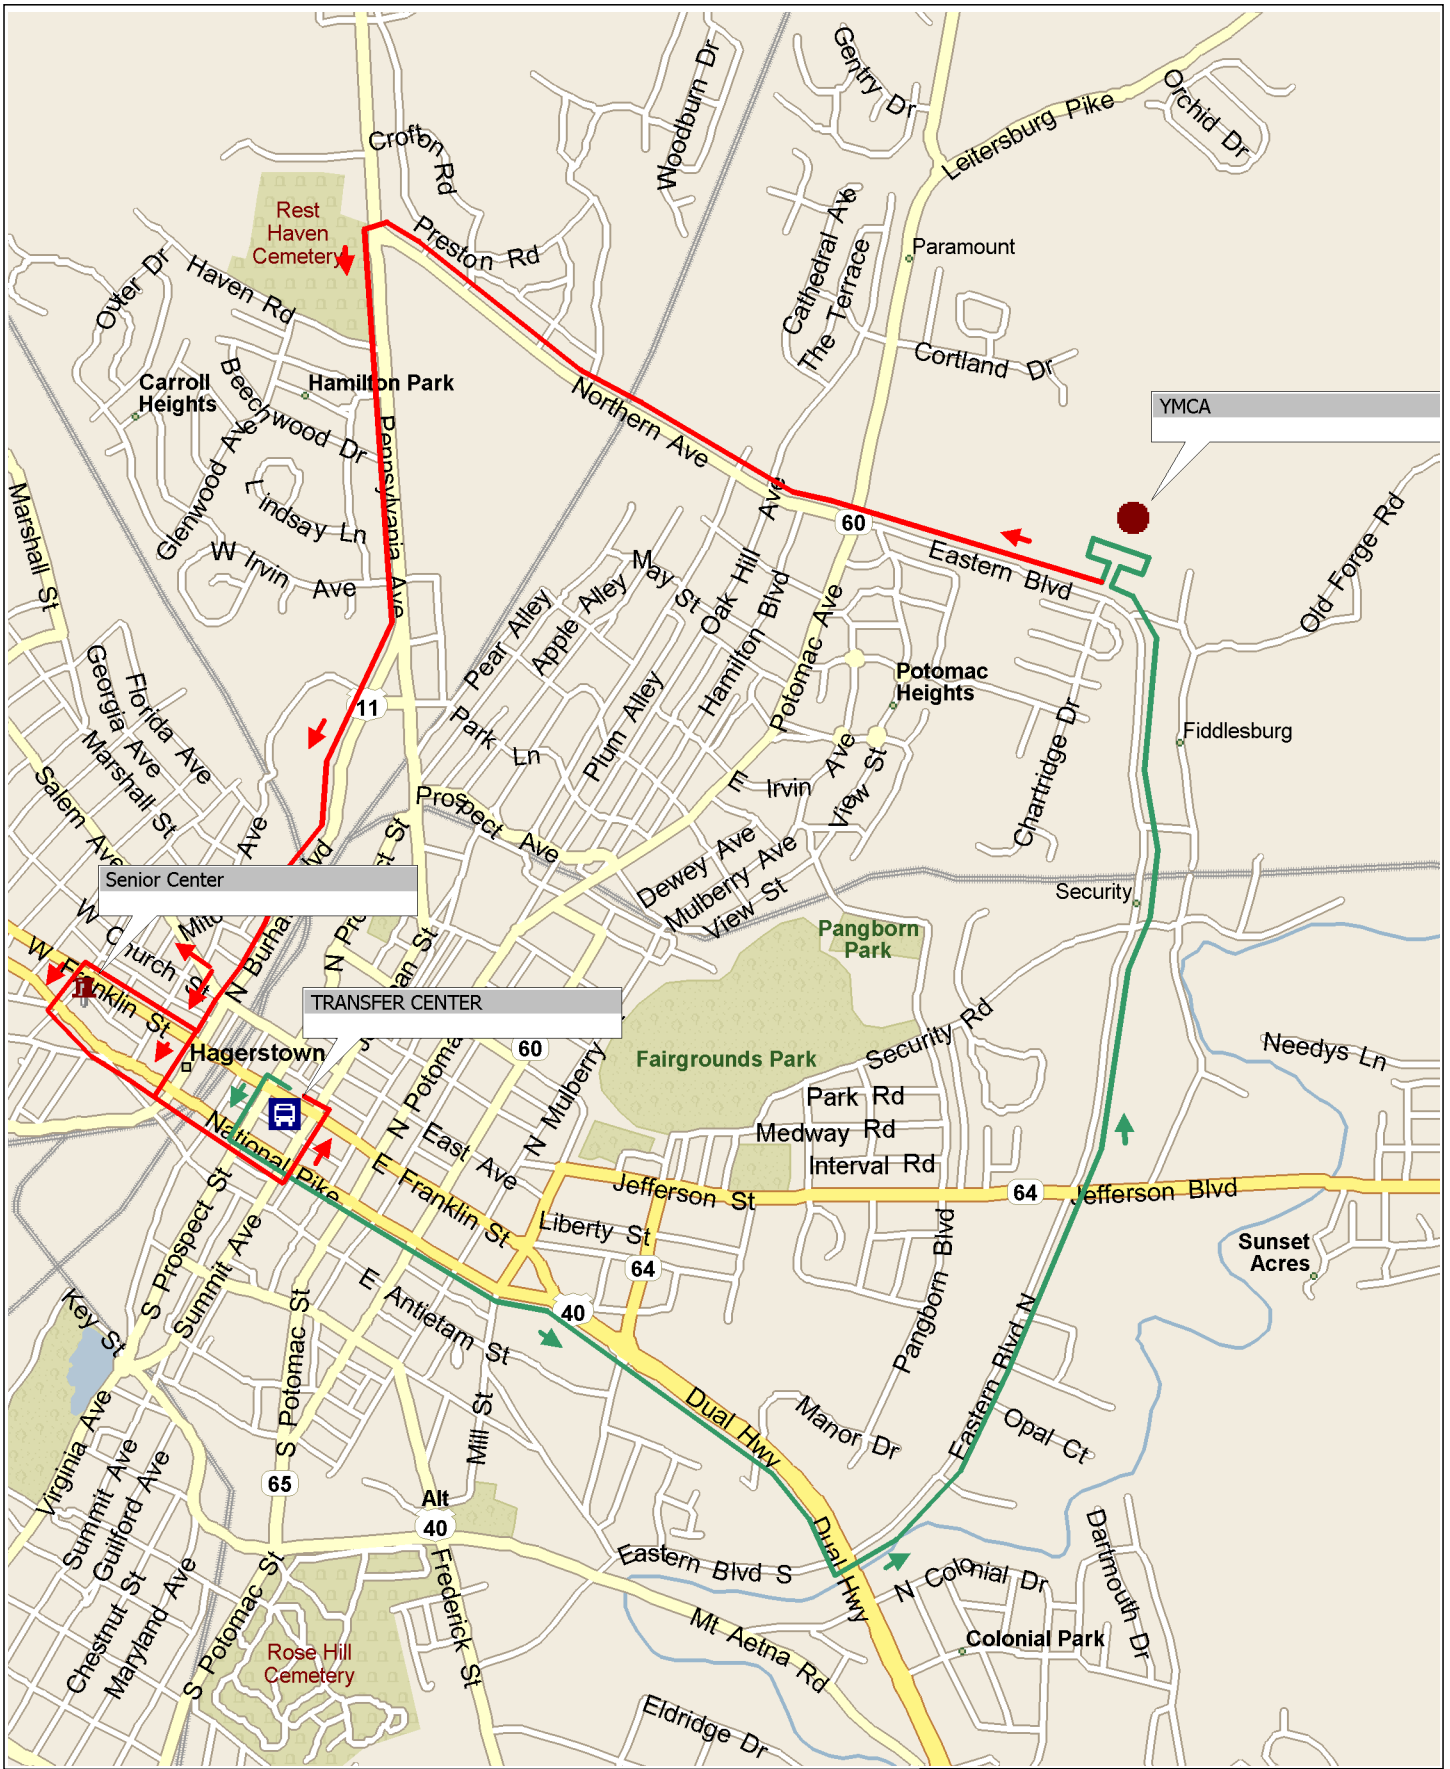

# Long Meadow Via Eastern (Route 117)

**LONG MEADOW Via Eastern**

**Depart**

**Arrive**

<u>Transfer Center</u>	<u>Eastern &amp; Professional</u>	<u>Y.M.C.A.</u>	<u>Pennsylvania &amp; Burhans</u>	<u>Transfer Center</u>
*7:15 AM	7:25	7:30	7:35	7:42 AM
8:15 AM	8:25	8:30	8:35	8:42 AM
9:15 AM	9:25	9:30	9:35	9:42 AM
10:15 AM	10:25	10:30	10:35	10:42 AM
11:15 AM	11:25	11:30	11:35	11:42 AM
12:15 PM	12:25	12:30	12:35	12:42 PM
1:15 PM	1:25	1:30	1:35	1:42 PM
2:15 PM	2:25	2:30	2:35	2:42 PM
3:15 PM	3:25	3:30	3:35	3:42 PM
4:15 PM	4:25	4:30	4:35	4:42 PM
5:15 PM	5:25	5:30	5:35	5:42 PM

**\* = WEEKDAY ONLY**