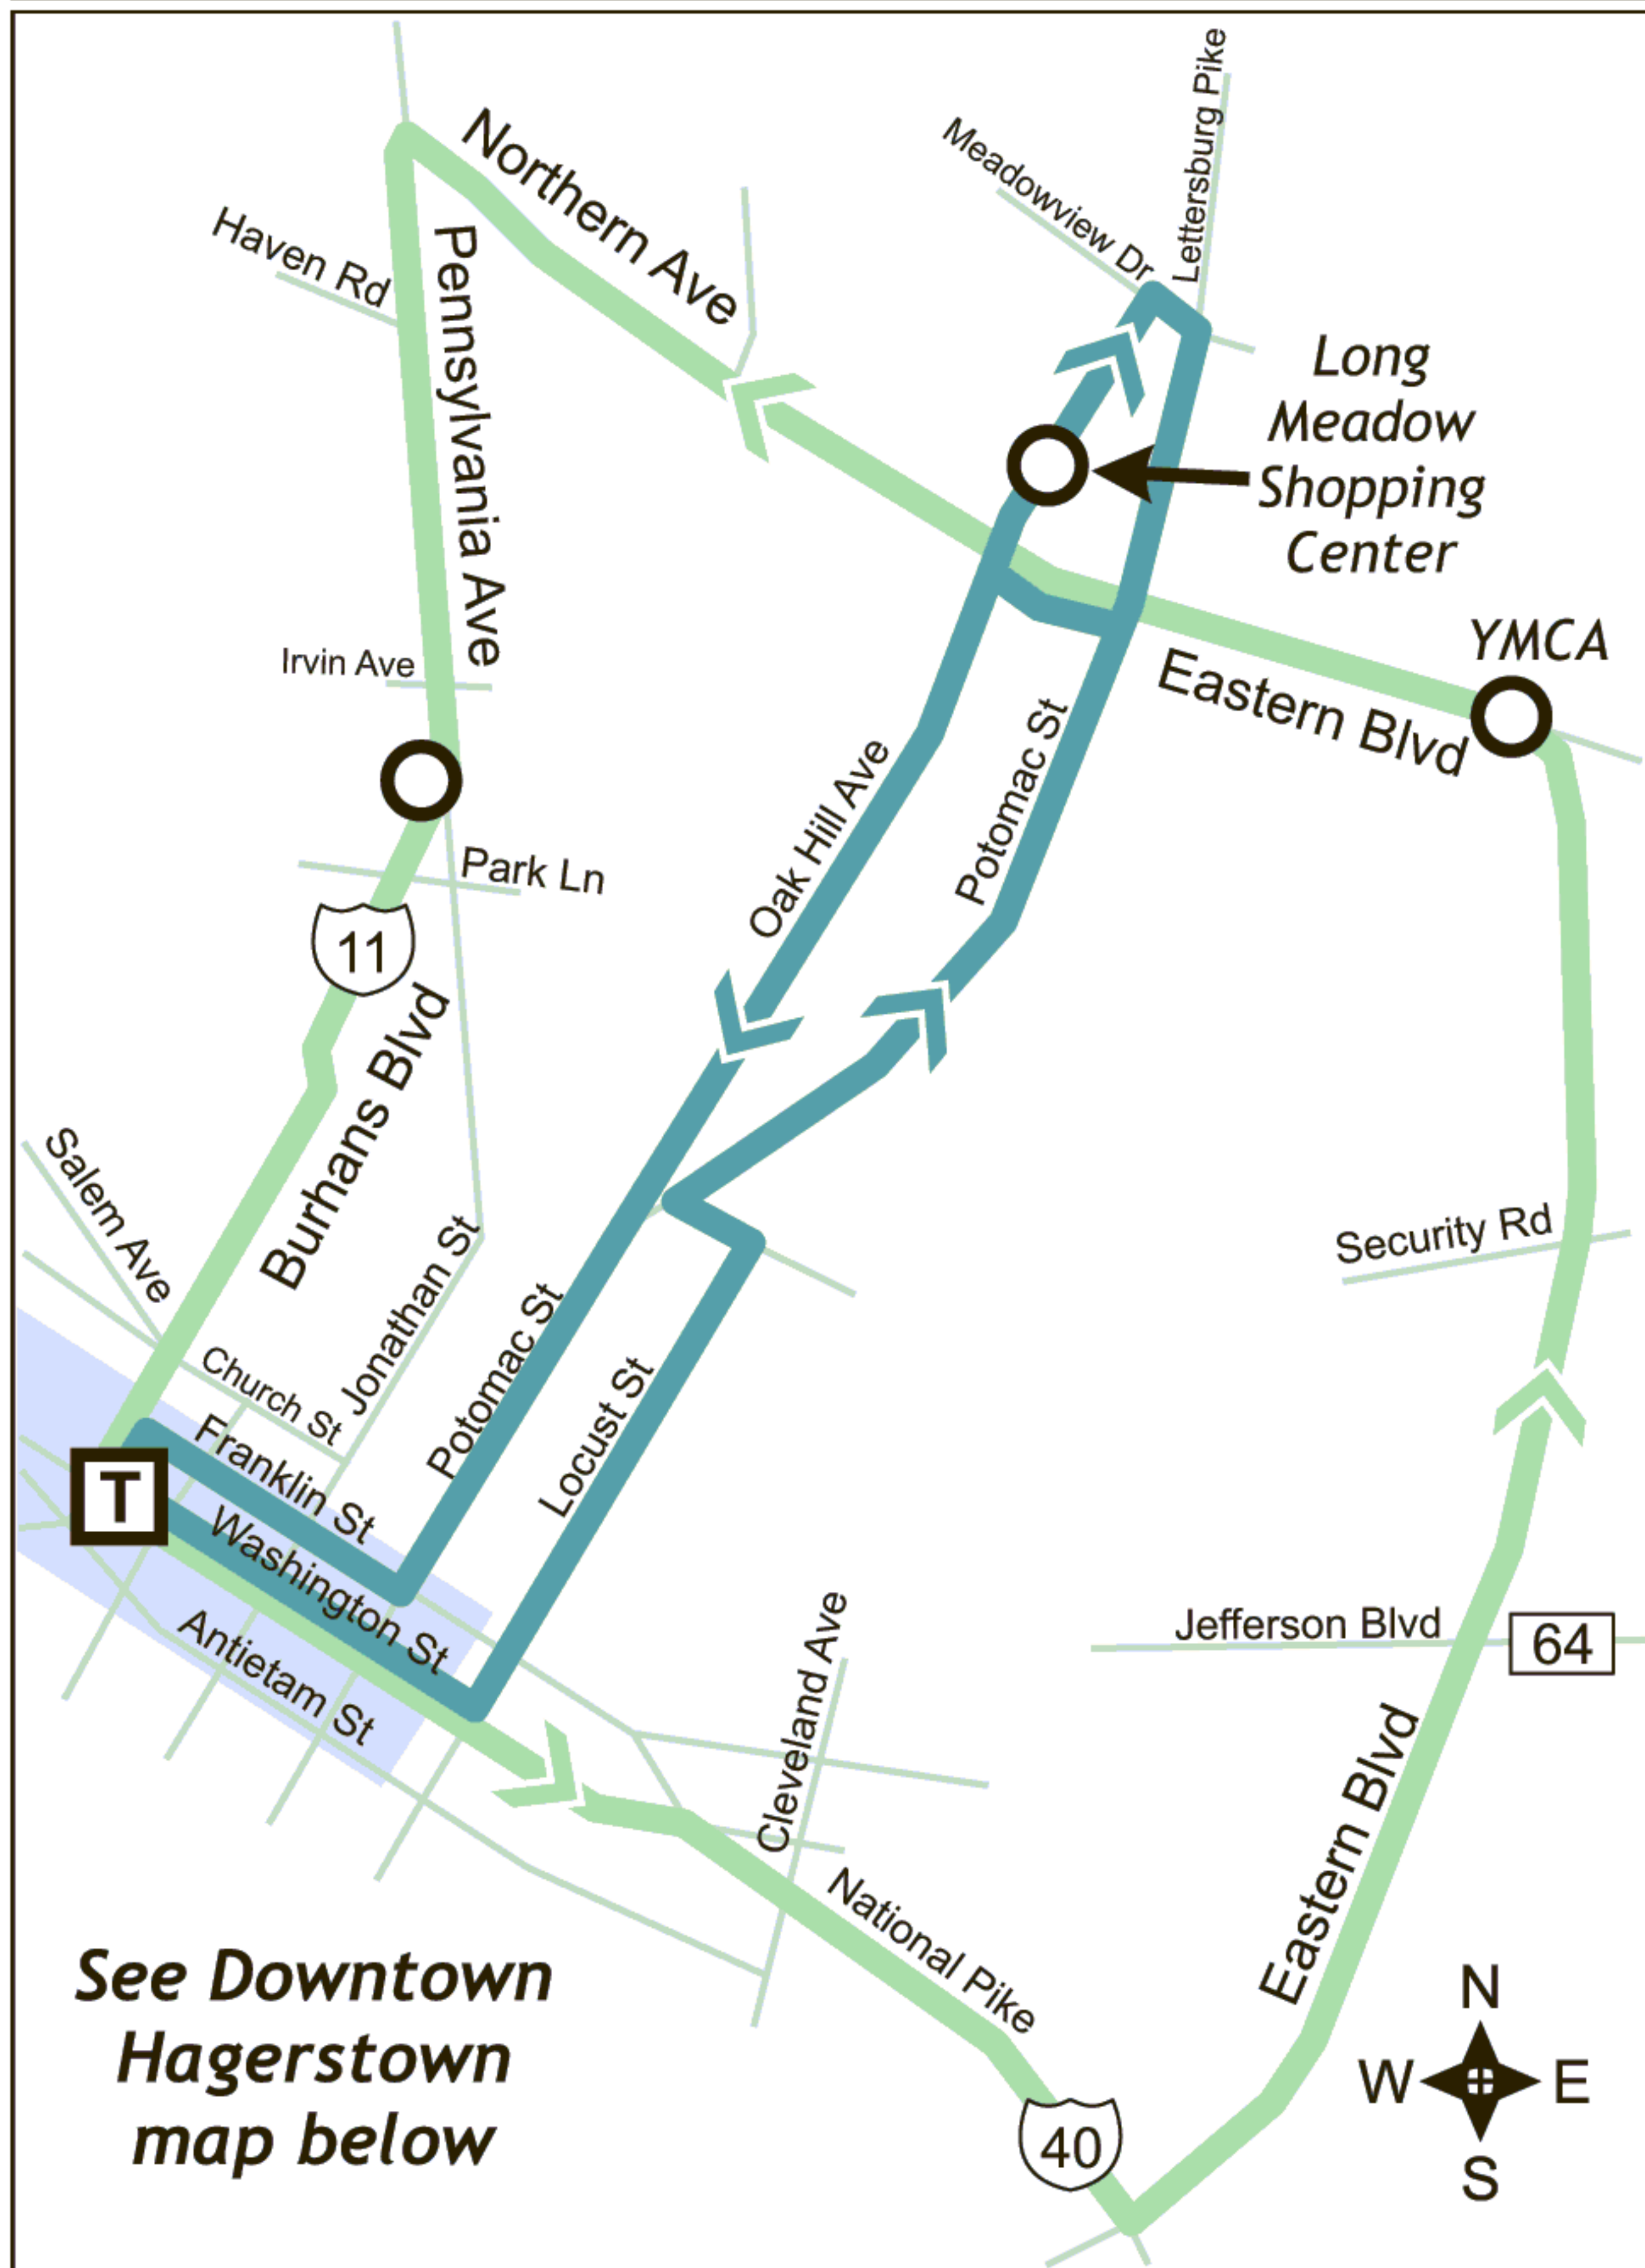

# Longmeadow

— Via Northern Ave      **T** Transfer Point  
— Via Locust St      **O** Other Timepoint

Leave Transfer Point	Via	Longmeadow	YMCA	Penn Ave & Burhans	Arrive Transfer Point
<b>Monday - Friday only:</b>					
6:45 AM	Locust St	7:00 AM	---	---	7:15 AM
7:15 AM	Northern Ave	---	7:30 AM	7:40 AM	7:45 AM
7:45 AM	Locust St	8:00 AM	---	---	8:15 AM
<b>Monday - Saturday:</b>					
8:15 AM	Northern Ave	---	8:30 AM	8:40 AM	8:45 AM
9:15 AM	Northern Ave	---	9:30 AM	9:40 AM	9:45 AM
9:45 AM	Locust St	10:00 AM	---	---	10:15 AM
10:15 AM	Northern Ave	---	10:30 AM	10:40 AM	10:45 AM
10:45 AM	Locust St	11:00 AM	---	---	11:15 AM
11:15 AM	Northern Ave	---	11:30 AM	11:40 AM	11:45 AM
11:45 AM	Locust St	12:00 PM	---	---	12:15 PM
12:15 PM	Northern Ave	---	12:30 PM	12:40 PM	12:45 PM
12:45 PM	Locust St	1:00 PM	---	---	1:15 PM
1:15 PM	Northern Ave	---	1:30 PM	1:40 PM	1:45 PM
1:45 PM	Locust St	2:00 PM	---	---	2:15 PM
2:15 PM	Northern Ave	---	2:30 PM	2:40 PM	2:45 PM
2:45 PM	Locust St	3:00 PM	---	---	3:15 PM
3:15 PM	Northern Ave	---	3:30 PM	3:40 PM	3:45 PM
<b>3:45 PM*</b>	<b>Locust St</b>	<b>4:00 PM*</b>	---	---	<b>4:15 PM*</b>
4:15 PM	Northern Ave	---	4:30 PM	4:40 PM	4:45 PM
4:45 PM	Locust St	5:00 PM	---	---	5:15 PM
5:15 PM	Northern Ave	---	5:30 PM	5:40 PM	5:45 PM
5:45 PM	Locust St	6:00 PM	---	---	6:15 PM
6:55 PM	Locust St	---	7:05 PM	---	7:15 PM
8:25 PM	Locust St	---	8:35 PM	---	8:45 PM
<b>*Saturday Only</b>					

Schedule times are approximate. Please be at scheduled location 5 minutes before times listed.

Transfer Point is located in the 300 block of West Washington St., across from the Hagerstown Police Department, under the railroad underpass.

Bus stops include posted locations and most named street corners. Excluded are locations within 2 blocks prior to a left turn from a multi-lane street or where the driver has observed an unsafe situation.