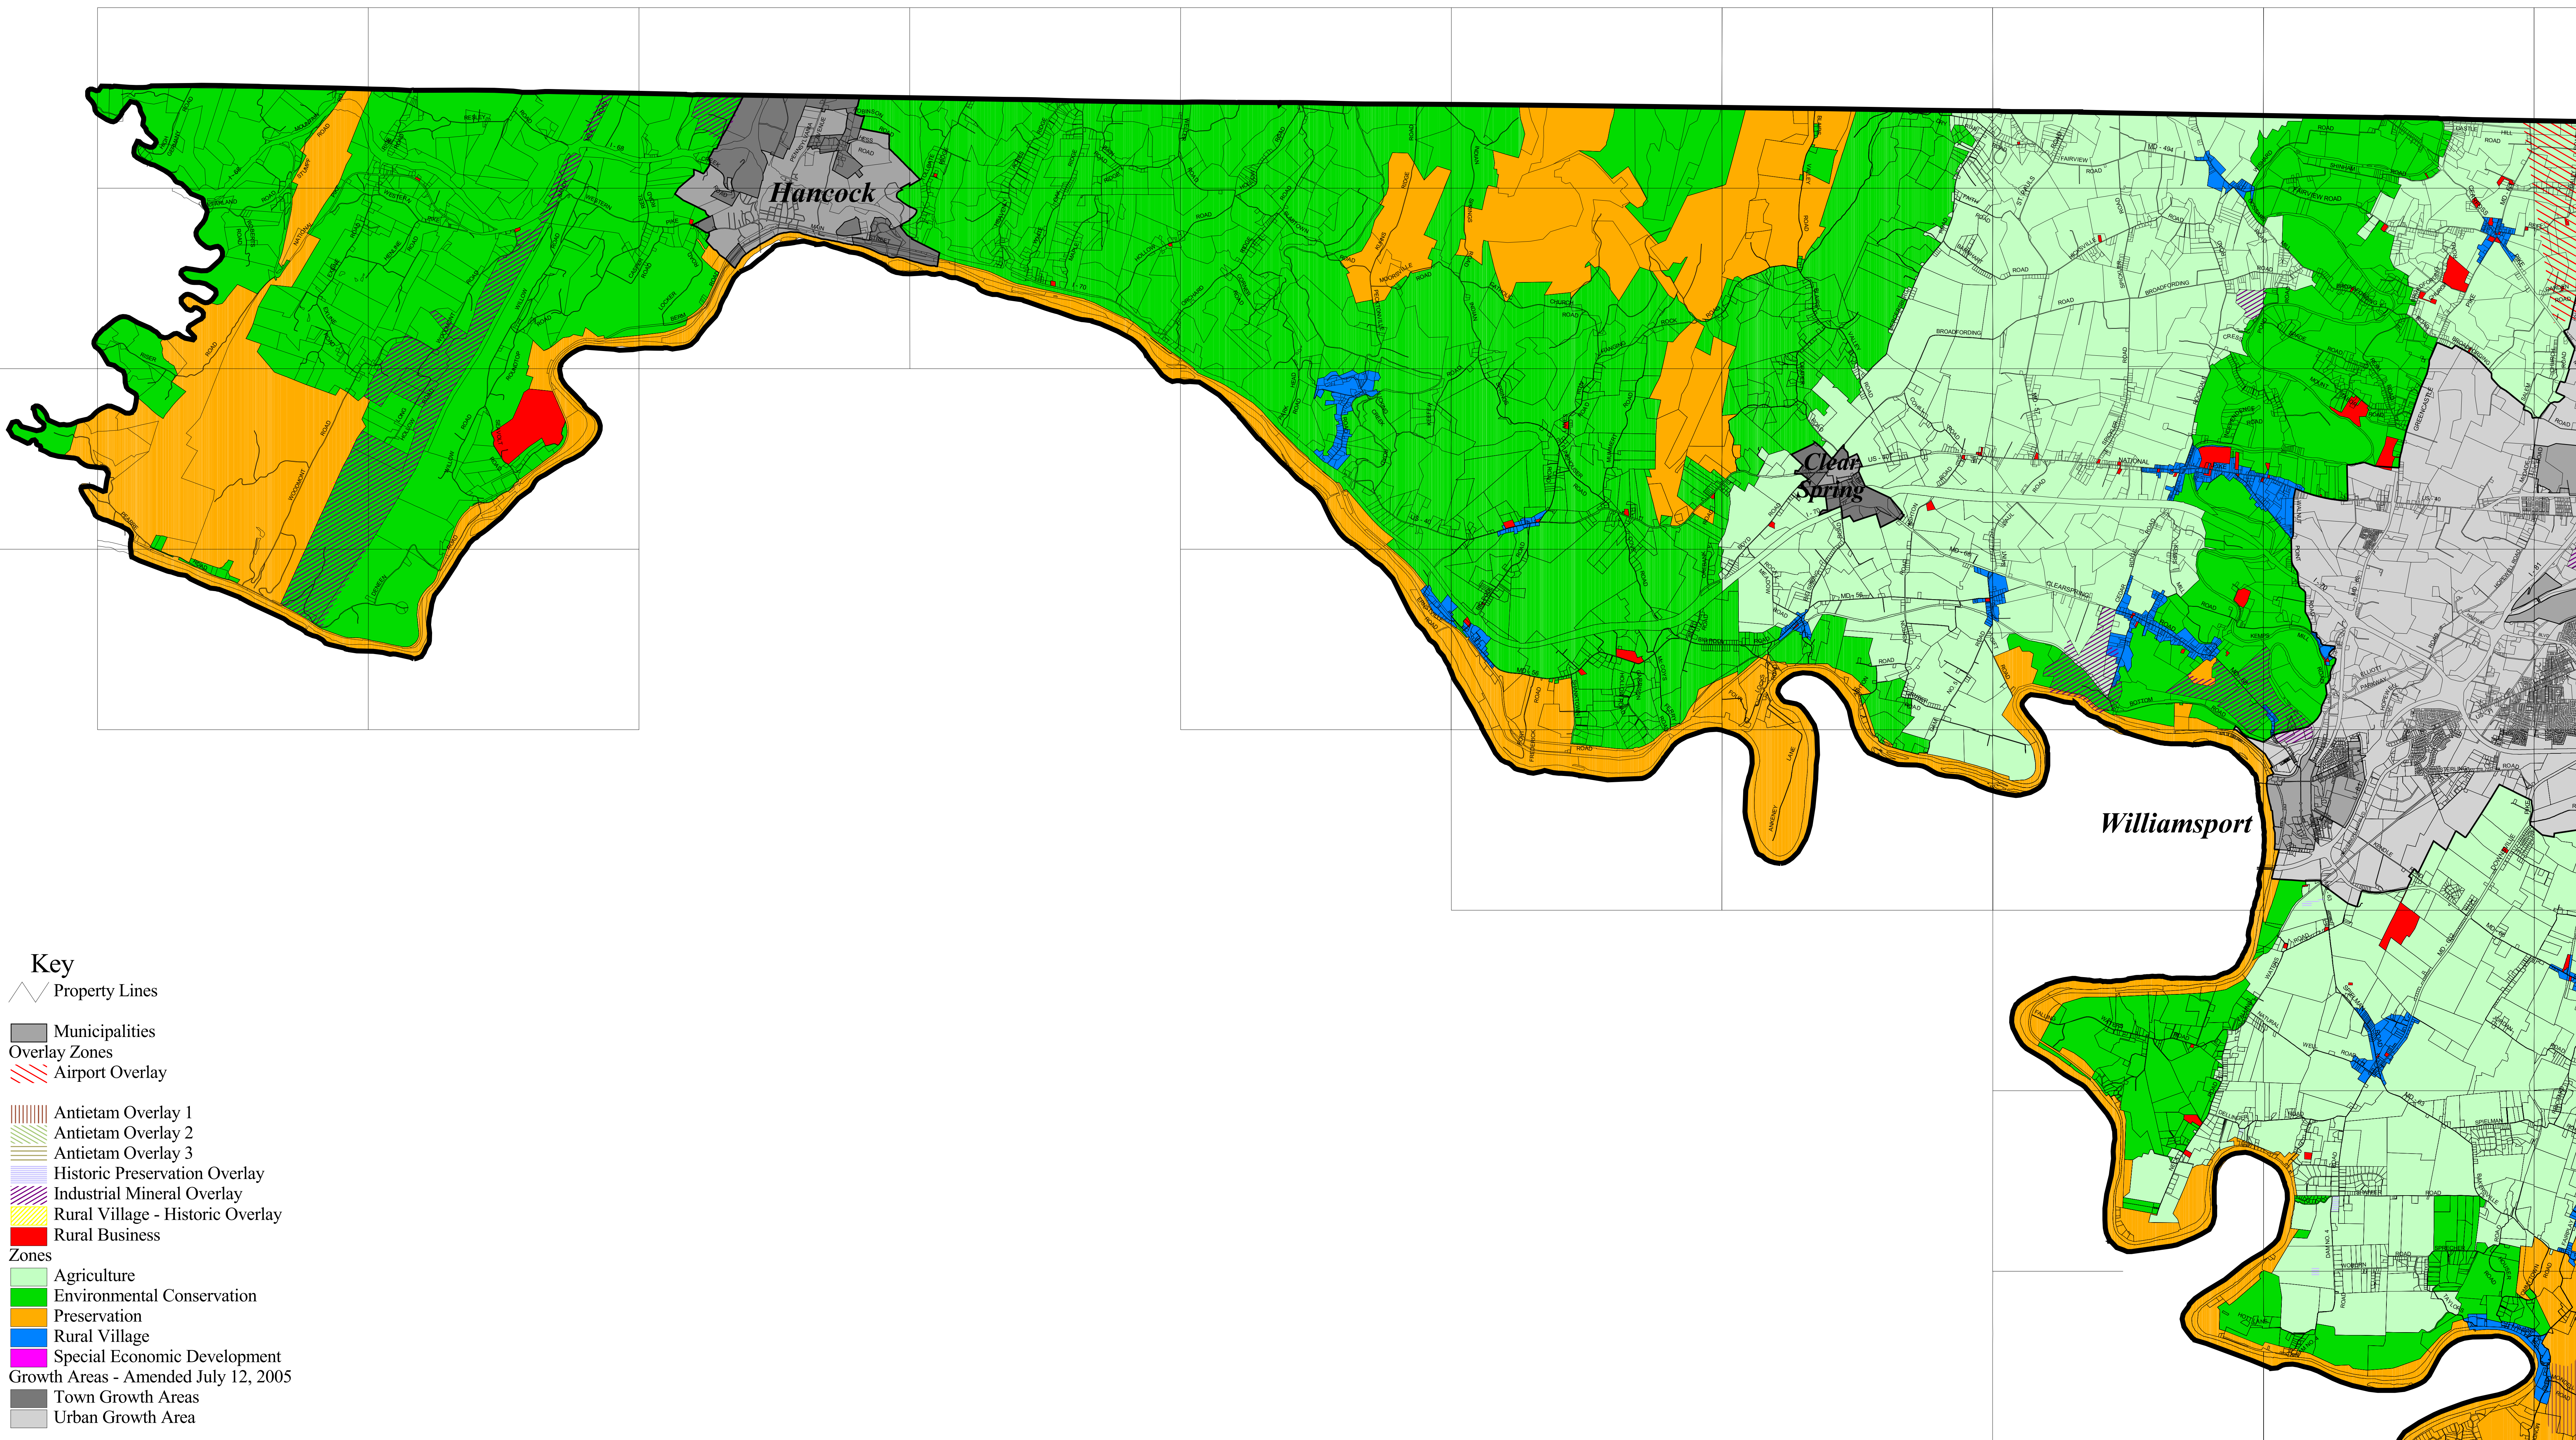

# Comprehensive Rezoning (Rural Area)

Washington County, Maryland  
Western Section

## Key

- Property Lines
- Municipalities
- Overlay Zones**
- Airport Overlay
- Antietam Overlay 1
- Antietam Overlay 2
- Antietam Overlay 3
- Historic Preservation Overlay
- Industrial Mineral Overlay
- Rural Village - Historic Overlay
- Rural Business
- Zones**
- Agriculture
- Environmental Conservation
- Preservation
- Rural Village
- Special Economic Development
- Growth Areas - Amended July 12, 2005**
- Town Growth Areas
- Urban Growth Area