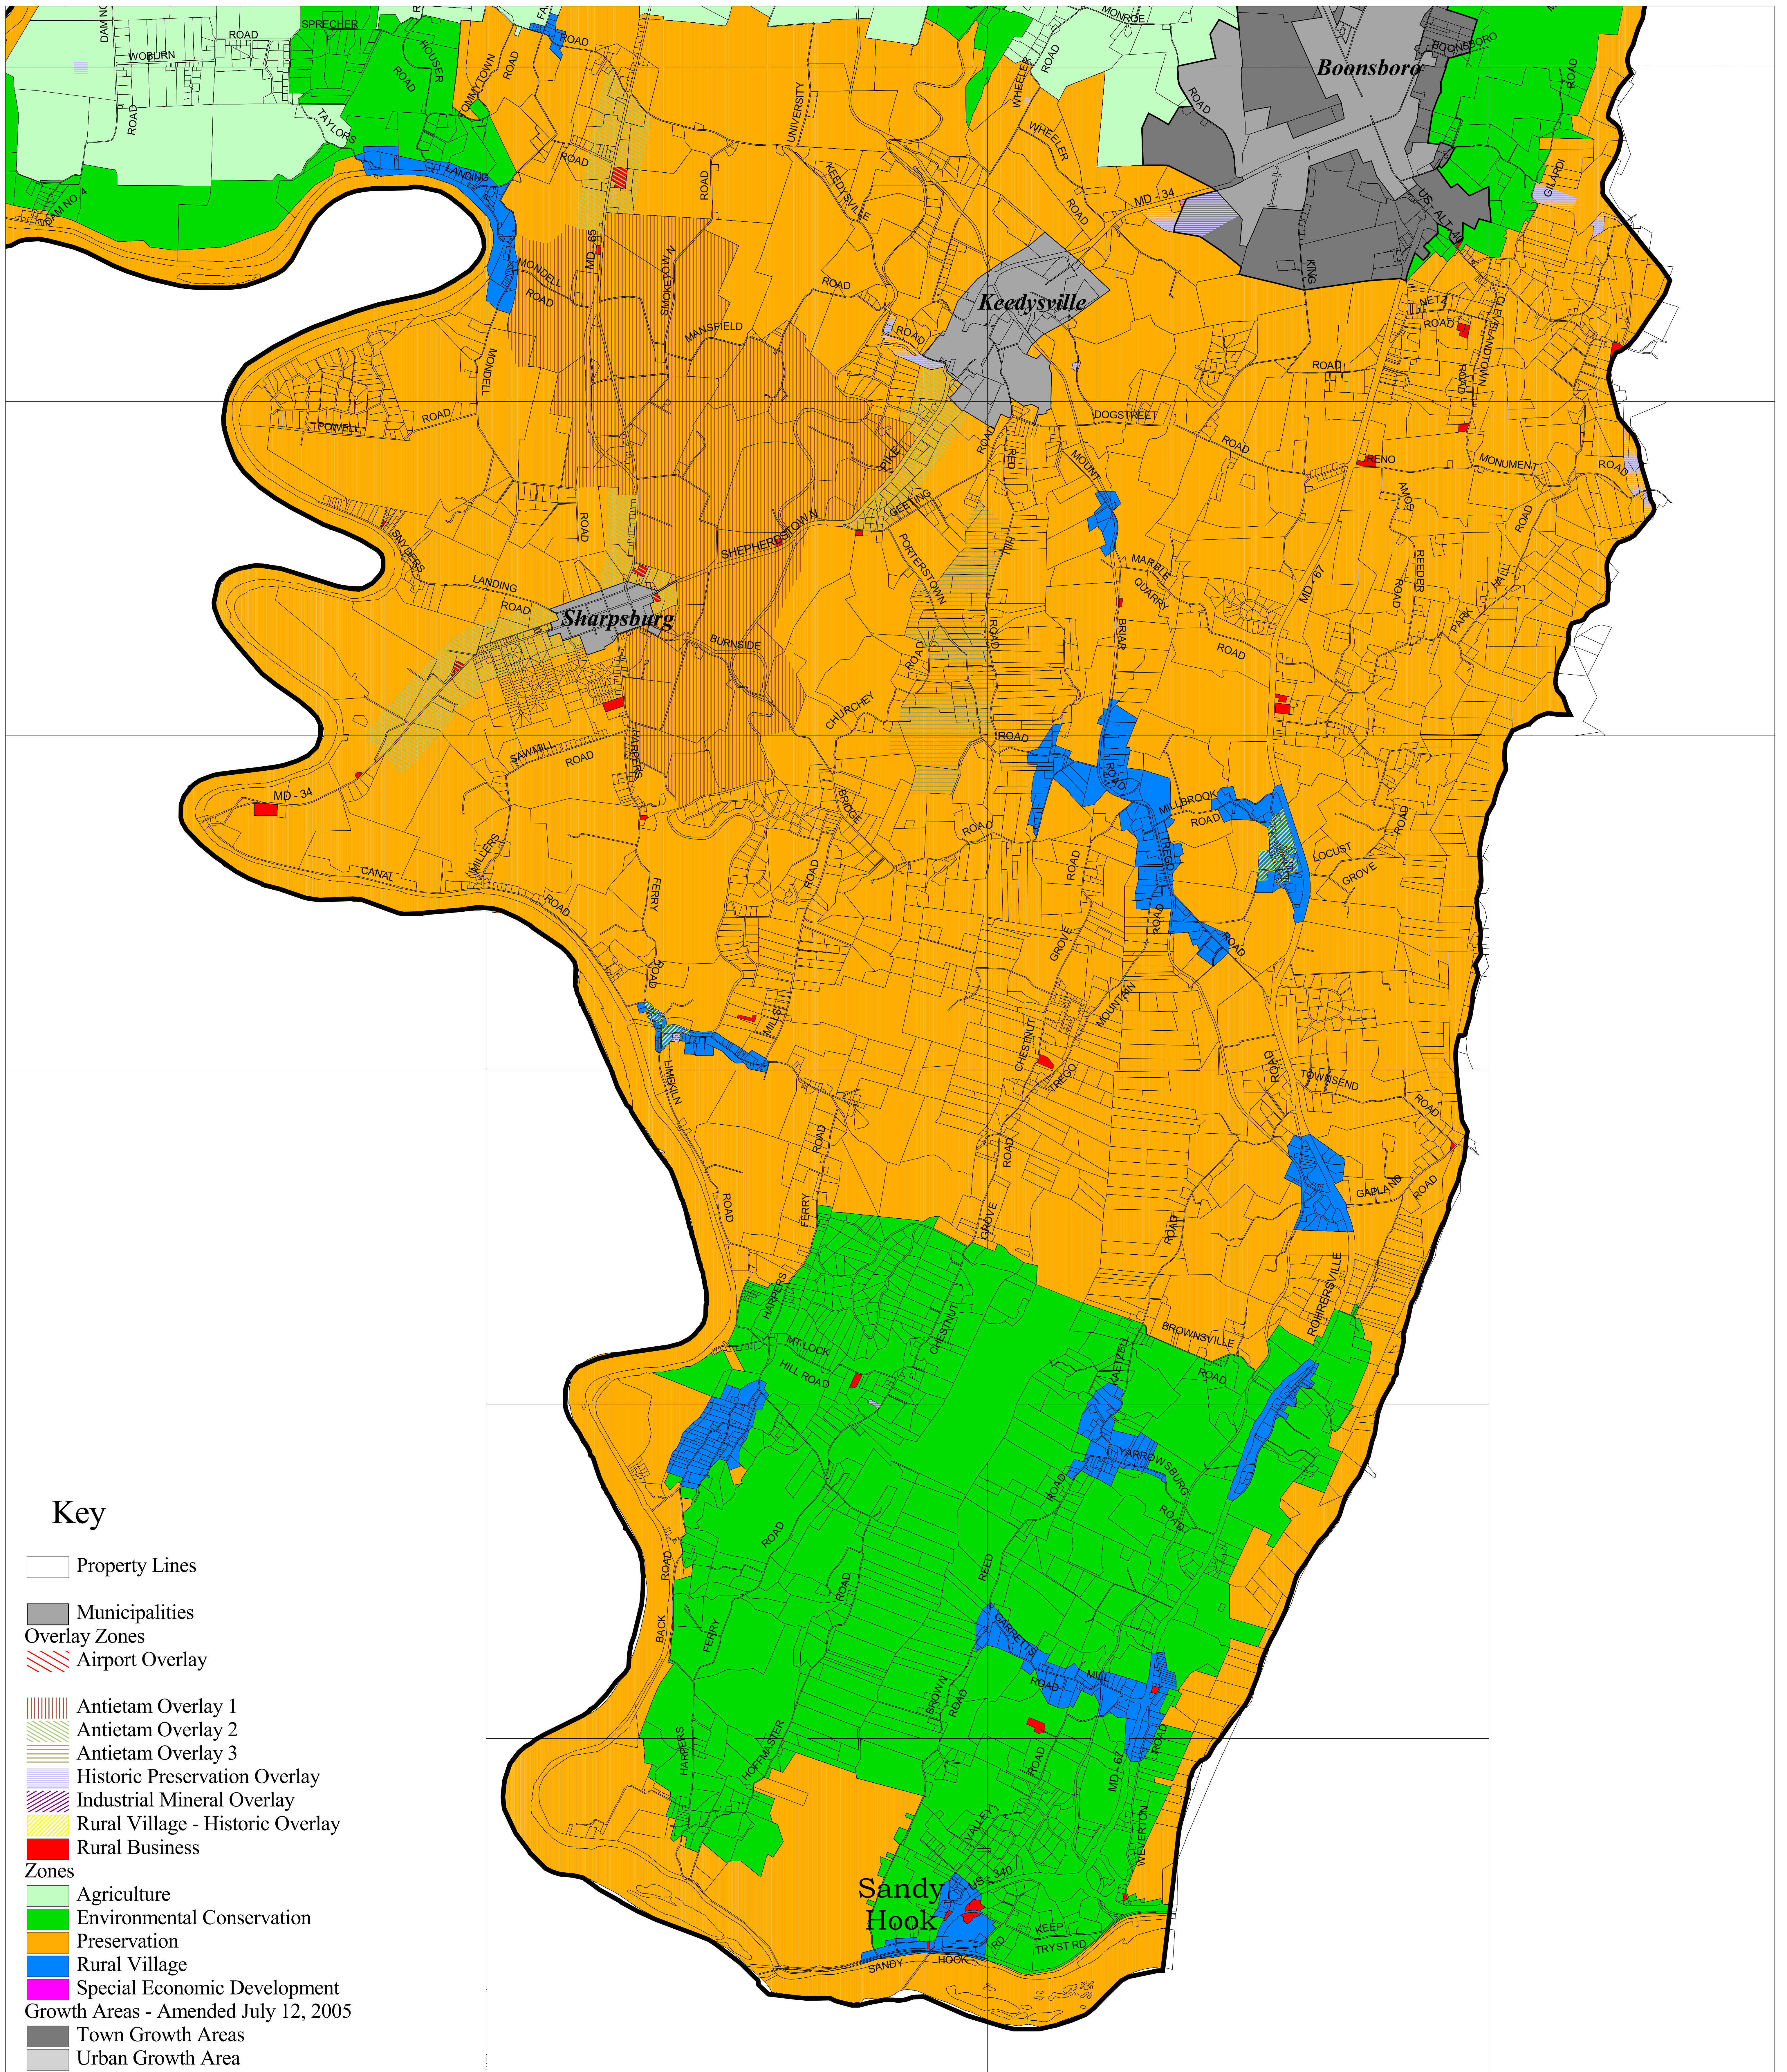

# Comprehensive Rezoning (Rural Area)

Washington County, Maryland  
Southern Section

## Key

- Property Lines
- Municipalities
- Overlay Zones**
- Airport Overlay
- Antietam Overlay 1
- Antietam Overlay 2
- Antietam Overlay 3
- Historic Preservation Overlay
- Industrial Mineral Overlay
- Rural Village - Historic Overlay
- Rural Business
- Zones**
- Agriculture
- Environmental Conservation
- Preservation
- Rural Village
- Special Economic Development
- Growth Areas - Amended July 12, 2005**
- Town Growth Areas
- Urban Growth Area

Prepared by the Washington County  
Planning Department  
Geographic Information System  
s:\policy\zone\compzone\quadsect.apr  
7-12-2005

Note:  
This map only shows the zoning  
for the Rural Area as defined in the  
adopted Comprehensive Plan.