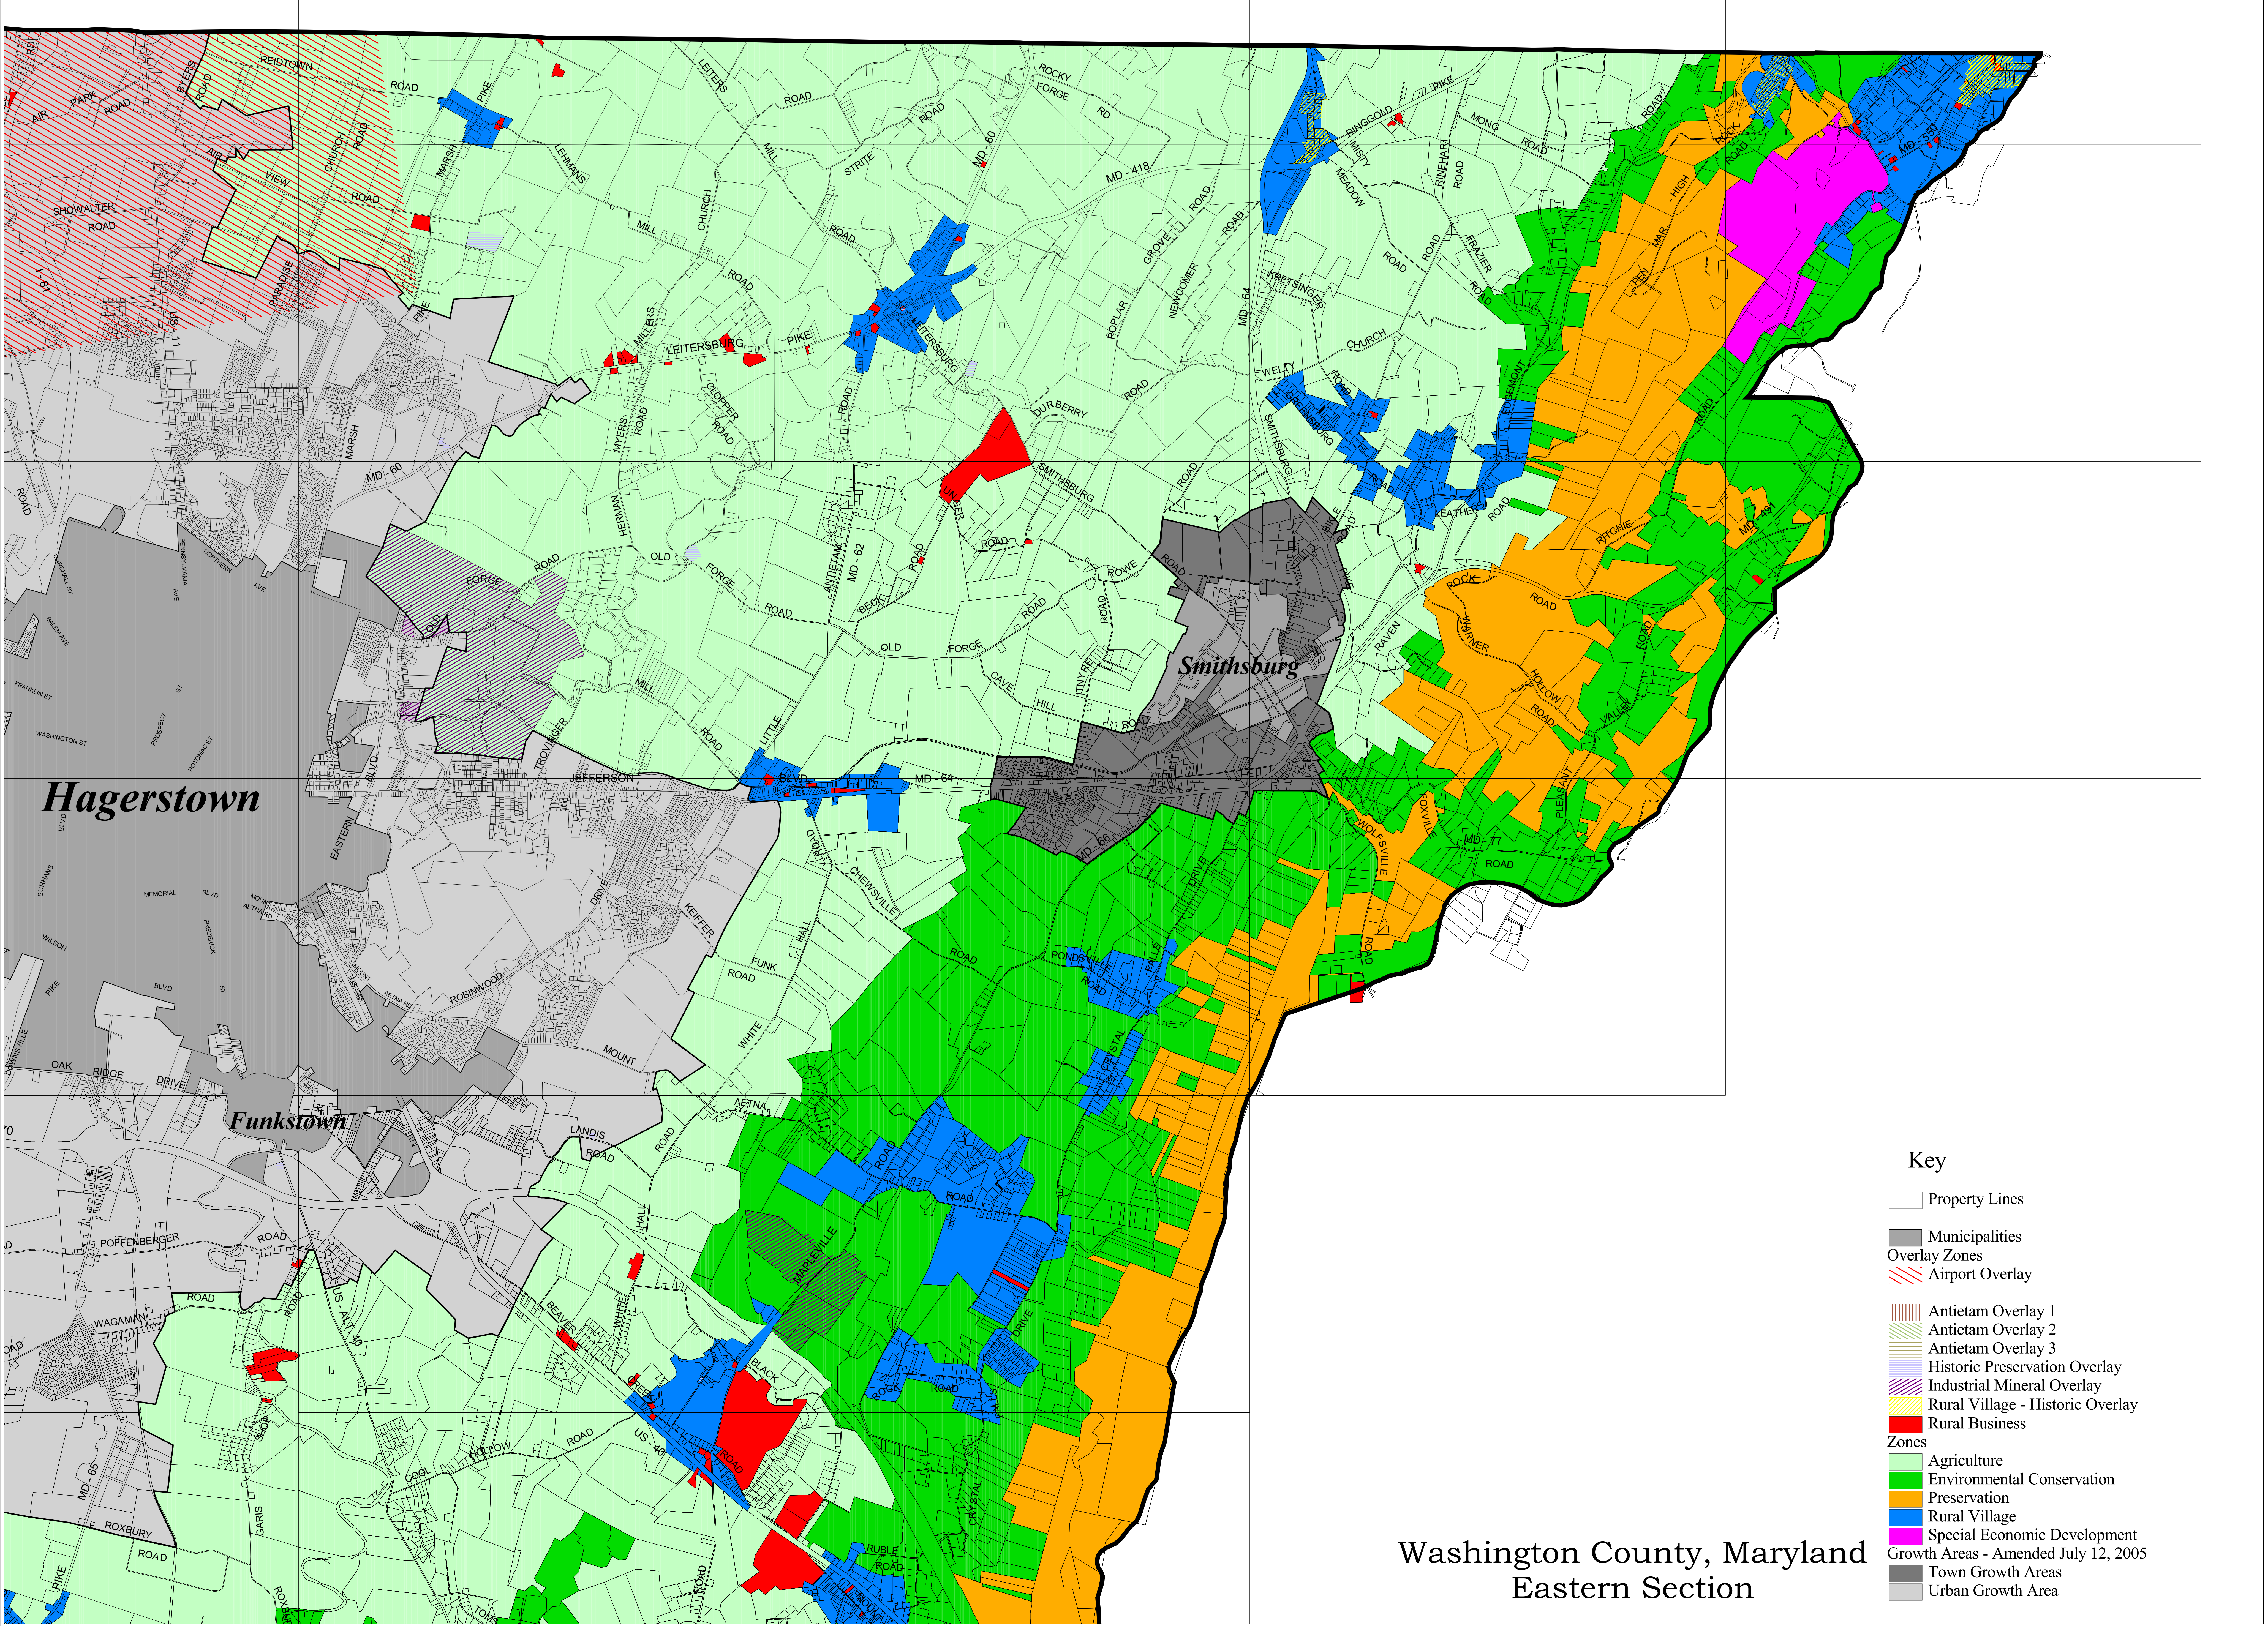

Comprehensive Rezoning (Rural Area)

Key

- Property Lines
- Municipalities
- Overlay Zones**
- Airport Overlay
- Antietam Overlay 1
- Antietam Overlay 2
- Antietam Overlay 3
- Historic Preservation Overlay
- Industrial Mineral Overlay
- Rural Village - Historic Overlay
- Rural Business
- Zones**
- Agriculture
- Environmental Conservation
- Preservation
- Rural Village
- Special Economic Development
- Growth Areas - Amended July 12, 2005
- Town Growth Areas
- Urban Growth Area

Washington County, Maryland
Eastern Section

Prepared by the Washington County
Planning Department
Geographic Information System
s:\policy\zone\compzone\quadsect.apr
7-12-2005

Note:
This map only shows the zoning
for the Rural Area as defined in the
adopted Comprehensive Plan.